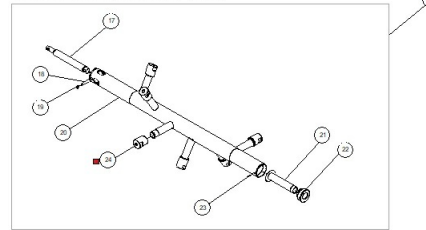

- MAINTENANCE KIT STANDARD
- MAINTENANCE KIT SLN
- SEALS KIT

Suction Scanner Assembly (STD)

Suction Scanner Assembly (SLN)

EBS 10K On-line

Pos.	Part No.	Description	Qty
1	710105-003040	EBS-10K HOUSING 10" ISO16 PKPK 3002 ST.37-2 FLAT LID POLYESTER	1
2	710105-003048	EBS-10K FLAT LID ISO16 PKPK 3002 ST.37-2 POLYESTER	1
3	710103-002611	BEARING UPPER EBS-10000 POM	1
4	710105-001474	EBS-10K DRIVE SHAFT HOUSING COVER PKPK 3002 ST.37-2 POLYESTER	1
5	700190-002574	"DRIVE SHAFT HOUS ASSY.EBS-10000	0
6	710105-001473	EBS-10K DRIVE SHAFT HOUSING PKPK 3002 ST.37-2 POLYESTER	1
7	710103-002540	DRIVE SHAFT EBS-10000 S/ST303	1
8	710103-002539	DRIVE BUSHING EBS PHOSPHOR BRONZE	1
9	710103-002558	SLING EBS-10000 S/ST316L F/LIMIT SWITCH	1
10	710103-002537	PLATE EBS-10000 BRASS F/LIMIT SWITCH	1
11	700190-006457	EBS SEALING FLANGE SHAFT ASSEMBLY IMPROVED	1
12	710103-002541	KEY 8X8MM EBS-10000 BRASS F/DRIVE SHAFT	1
13	710101-001718	EBS 10K LEAD SCREW COVER PP BLACK	1
14	710103-002542	CONNECTING PIN EBS S/ST316L	1
15	760105-000038	SPLIT PIN 2X20MM S/ST304 DIN94	1
16	700190-004371	SUCTION SCANNER ASSEMBLY HD ROLLING EBS-10K	1
17	710103-002774	SUCTION SCANNER SHAFT EBS-10000 S/ST316L ROLLING SURFACE	1
18	760105-000043	PIN 10X53MM S/ST316	1
19	710103-002948	PLUG 12MM EBS POM F/SUCTION SCANNER	1
20	710103-002993	SUCTION SCANNER EBS-10000 S/ST316L F/INT FILTER	1