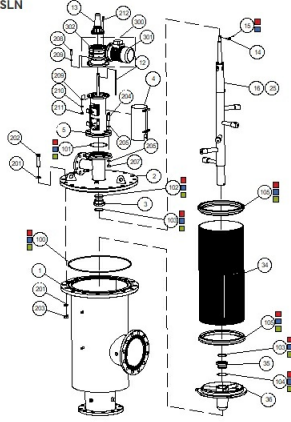

- MAINTENANCE KIT STANDARD
- MAINTENANCE KIT SLN
- SEALS KIT