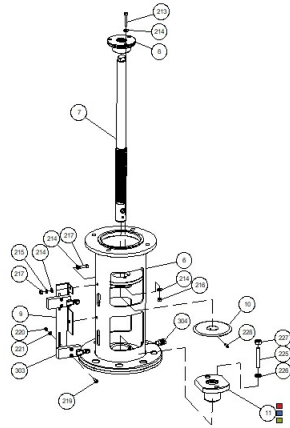

- MAINTENANCE KIT STANDARD
- MAINTENANCE KIT SLN
- SEALS KIT