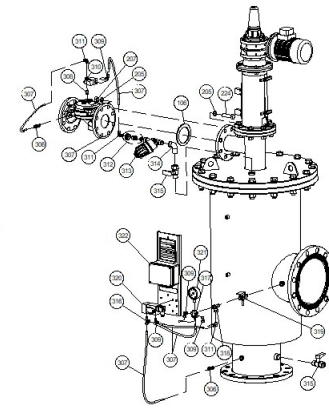

- MAINTENANCE KIT STANDARD
- MAINTENANCE KIT SLN
- SEALS KIT

Suction Scanner Assembly (STD)

Suction Scanner Assembly (SLN)

EBS 10K On-line

Pos.	Part No.	Description	Qty
1	710105-003040	EBS-10K HOUSING 10" ISO16 PKPK 3002 ST.37-2 FLAT LID POLYESTER	1
2	710105-003048	EBS-10K FLAT LID ISO16 PKPK 3002 ST.37-2 POLYESTER	1
3	710103-002611	BEARING UPPER EBS-10000 POM	1
4	710105-001474	EBS-10K DRIVE SHAFT HOUSING COVER PKPK 3002 ST.37-2 POLYESTER	1
5	700190-002574	"DRIVE SHAFT HOUS ASSY.EBS-10000	0
6	710105-001473	EBS-10K DRIVE SHAFT HOUSING PKPK 3002 ST.37-2 POLYESTER	1
7	710103-002540	DRIVE SHAFT EBS-10000 S/ST303	1
8	710103-002539	DRIVE BUSHING EBS PHOSPHOR BRONZE	1
9	710103-002558	SLING EBS-10000 S/ST316L F/LIMIT SWITCH	1
10	710103-002537	PLATE EBS-10000 BRASS F/LIMIT SWITCH	1
11	700190-006457	EBS SEALING FLANGE SHAFT ASSEMBLY IMPROVED	1
12	710103-002541	KEY 8X8MM EBS-10000 BRASS F/DRIVE SHAFT	1
13	710101-001718	EBS 10K LEAD SCREW COVER PP BLACK	1
14	710103-002542	CONNECTING PIN EBS S/ST316L	1
15	760105-000038	SPLIT PIN 2X20MM S/ST304 DIN94	1
16	700190-004371	SUCTION SCANNER ASSEMBLY HD ROLLING EBS-10K	1
17	710103-002774	SUCTION SCANNER SHAFT EBS-10000 S/ST316L ROLLING SURFACE	1
18	760105-000043	PIN 10X53MM S/ST316	1
19	710103-002948	PLUG 12MM EBS POM F/SUCTION SCANNER	1
20	710103-002993	SUCTION SCANNER EBS-10000 S/ST316L F/INT FILTER	1