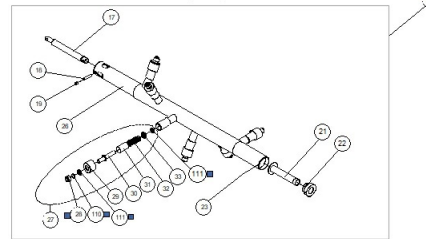

- MAINTENANCE KIT STANDARD
- MAINTENANCE KIT SLN
- SEALS KIT

Suction Scanner Assembly (STD)

Suction Scanner Assembly (SLN)

EBS 10K On-line

Pos.	Part No.	Description	Qty
1	710105-003040	EBS-10K HOUSING 10" ISO16 PKPK 3002 ST.37-2 FLAT LID POLYESTER	1
2	710105-003048	EBS-10K FLAT LID ISO16 PKPK 3002 ST.37-2 POLYESTER	1
3	710103-002611	BEARING UPPER EBS-10000 POM	1
4	710105-001474	EBS-10K DRIVE SHAFT HOUSING COVER PKPK 3002 ST.37-2 POLYESTER	1
5	700190-002574	"DRIVE SHAFT HOUS ASSY.EBS-10000	0
6	710105-001473	EBS-10K DRIVE SHAFT HOUSING PKPK 3002 ST.37-2 POLYESTER	1
7	710103-002540	DRIVE SHAFT EBS-10000 S/ST303	1
8	710103-002539	DRIVE BUSHING EBS PHOSPHOR BRONZE	1
9	710103-002558	SLING EBS-10000 S/ST316L F/LIMIT SWITCH	1
10	710103-002537	PLATE EBS-10000 BRASS F/LIMIT SWITCH	1
11	700190-006457	EBS SEALING FLANGE SHAFT ASSEMBLY IMPROVED	1
12	710103-002541	KEY 8X8MM EBS-10000 BRASS F/DRIVE SHAFT	1
13	710101-001718	EBS 10K LEAD SCREW COVER PP BLACK	1
14	710103-002542	CONNECTING PIN EBS S/ST316L	1
15	760105-000038	SPLIT PIN 2X20MM S/ST304 DIN94	1
16	700190-004371	SUCTION SCANNER ASSEMBLY HD ROLLING EBS-10K	1
17	710103-002774	SUCTION SCANNER SHAFT EBS-10000 S/ST316L ROLLING SURFACE	1
18	760105-000043	PIN 10X53MM S/ST316	1
19	710103-002948	PLUG 12MM EBS POM F/SUCTION SCANNER	1
20	710103-002993	SUCTION SCANNER EBS-10000 S/ST316L F/INT FILTER	1