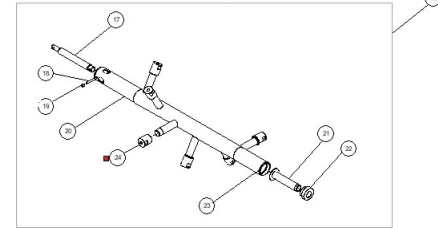

EBS 10K In-line

- MAINTENANCE KIT STANDARD
- MAINTENANCE KIT SLN
- SEALS KIT

Suction Scanner Assembly (STD)

Suction Scanner Assembly (SLN)

EBS 10K In-line

Pos.	Part No.	Description	Qty
1	710105-EBS 10K IL	EBS-10K HOUSING IN-LINE - BY DEMAND	1
2	710105-EBS 10K LID	EBS-10K LID - BY DEMAND	1
3	710103-002611	BEARING UPPER EBS-10000 POM	1
4	710105-001474	EBS-10K DRIVE SHAFT HOUSING COVER PKPK 3002 ST.37-2 POLYESTER	1
5	700190-002574	"DRIVE SHAFT HOUS ASSY.EBS-10000	0
6	710105-001473	EBS-10K DRIVE SHAFT HOUSING PKPK 3002 ST.37-2 POLYESTER	1
7	710103-002540	DRIVE SHAFT EBS-10000 S/ST303	1
8	710103-002539	DRIVE BUSHING EBS PHOSPHOR BRONZE	1
9	710103-002558	SLING EBS-10000 S/ST316L F/LIMIT SWITCH	1
10	710103-002537	PLATE EBS-10000 BRASS F/LIMIT SWITCH	1
11	700190-006457	EBS SEALING FLANGE SHAFT ASSEMBLY IMPROVED	1
12	710103-002541	KEY 8X8MM EBS-10000 BRASS F/DRIVE SHAFT	1
13	710101-001718	EBS 10K LEAD SCREW COVER PP BLACK	1
14	710103-002542	CONNECTING PIN EBS S/ST316L	1
15	760105-000038	SPLIT PIN 2X20MM S/ST304 DIN94	1
16	700190-004371	SUCTION SCANNER ASSEMBLY HD ROLLING EBS-10K	1
17	710103-002774	SUCTION SCANNER SHAFT EBS-10000 S/ST316L ROLLING SURFACE	1
18	760105-000043	PIN 10X53MM S/ST316	1
19	710103-002948	PLUG 12MM EBS POM F/SUCTION SCANNER	1
20	710103-002993	SUCTION SCANNER EBS-10000 S/ST316L F/INT FILTER	1