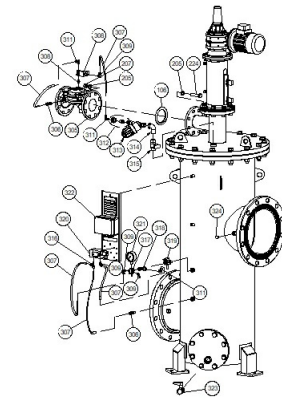

EBS 10K In-line

- MAINTENANCE KIT STANDARD
- MAINTENANCE KIT SLN
- SEALS KIT