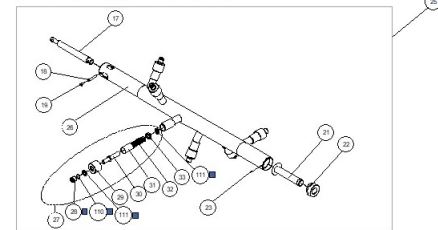

EBS 10K In-line

- MAINTENANCE KIT STANDARD
- MAINTENANCE KIT SLN
- SEALS KIT

Suction Scanner Assembly (STD)

Suction Scanner Assembly (SLN)

EBS 10K In-line

Pos.	Part No.	Description	Qty
1	710105-EBS 10K IL	EBS-10K HOUSING IN-LINE - BY DEMAND	1
2	710105-EBS 10K LID	EBS-10K LID - BY DEMAND	1
3	710103-002611	BEARING UPPER EBS-10000 POM	1
4	710105-001474	EBS-10K DRIVE SHAFT HOUSING COVER PKPK 3002 ST.37-2 POLYESTER	1
5	700190-002574	"DRIVE SHAFT HOUS ASSY.EBS-10000	0
6	710105-001473	EBS-10K DRIVE SHAFT HOUSING PKPK 3002 ST.37-2 POLYESTER	1
7	710103-002540	DRIVE SHAFT EBS-10000 S/ST303	1
8	710103-002539	DRIVE BUSHING EBS PHOSPHOR BRONZE	1
9	710103-002558	SLING EBS-10000 S/ST316L F/LIMIT SWITCH	1
10	710103-002537	PLATE EBS-10000 BRASS F/LIMIT SWITCH	1
11	700190-006457	EBS SEALING FLANGE SHAFT ASSEMBLY IMPROVED	1
12	710103-002541	KEY 8X8MM EBS-10000 BRASS F/DRIVE SHAFT	1
13	710101-001718	EBS 10K LEAD SCREW COVER PP BLACK	1
14	710103-002542	CONNECTING PIN EBS S/ST316L	1
15	760105-000038	SPLIT PIN 2X20MM S/ST304 DIN94	1
16	700190-004371	SUCTION SCANNER ASSEMBLY HD ROLLING EBS-10K	1
17	710103-002774	SUCTION SCANNER SHAFT EBS-10000 S/ST316L ROLLING SURFACE	1
18	760105-000043	PIN 10X53MM S/ST316	1
19	710103-002948	PLUG 12MM EBS POM F/SUCTION SCANNER	1
20	710103-002993	SUCTION SCANNER EBS-10000 S/ST316L F/INT FILTER	1