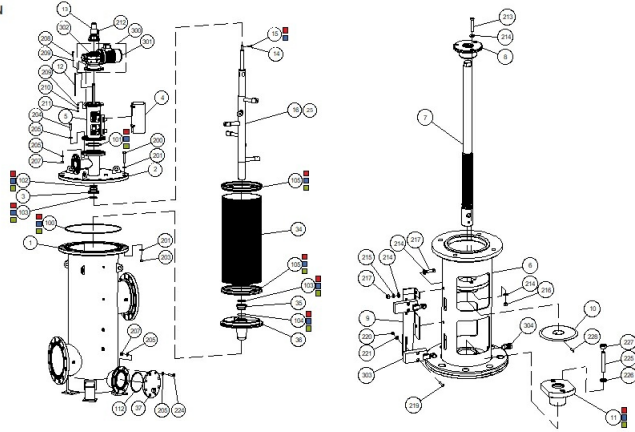

EBS 10K In-line

- MAINTENANCE KIT STANDARD
- MAINTENANCE KIT SLN
- SEALS KIT