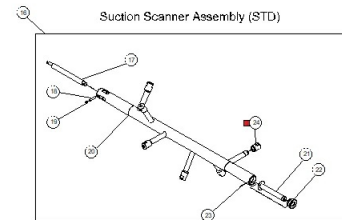

- MAINTENANCE KIT STANDARD
- MAINTENANCE KIT SLN
- SEALS KIT

EBS 15K On-line

Pos.	Part No.	Description	Qty
2	710105-EBS 15K LID	EBS-15K LID - BY DEMAND	1
3	710103-002803	BEARING UPPER EBS-15000	1
4	710105-001779	Drive Shaft Housing Cover EBS-15	1
5	700190-002720	Drive Shaft Housing Assmebly (Limit Switch) EBS-15000	1
6	710105-001781	EBS-10K DRIVE SHAFT HOUSING PKPK 3002	1
7	710103-002797	DRIVE SHAFT EBS-15000	1
8	710103-002539	DRIVE BUSHING EBS PHOSPHOR BRONZE	1
9	710103-002814	SLING EBS-15K F/LIMIT SWITCH	1
10	700190-006537	PLATE EBS-15K BRASS F/LIMIT SWITCH ASSEMBLY	1
11	700190-006457	EBS SEALING FLANGE SHAFT ASSEMBLY IMPROVED	1
12	710103-002807	Drive Shaft Key Brass (EBS-15000)	1
13	710105-001783	EBS-15000 Drive Shaft Cover	1
14	710103-002542	CONNECTING PIN EBS S/ST316L	1
15	760105-000038	SPLIT PIN 2X20MM S/ST304 DIN94	1
16	700190-004307	SUCTION SCANNER ASSY EBS-15K	1
17	710103-005456	SUCTION SCANNER SHAFT EBS-15000	1
18	760105-000043	PIN 10X53MM S/ST316	1
19	710103-002948	PLUG 12MM EBS POM F/SUCTION SCANNER	1
20	710103-002834	SUCTION SCANNER PIPE EBS-15K	1
21	700190-002687	SCANNER ASSY OUTLET FILTER EBS-15K	1