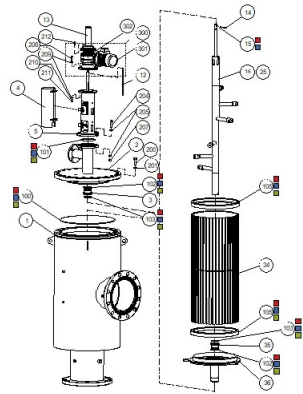

- MAINTENANCE KIT STANDARD
- MAINTENANCE KIT SLN
- SEALS KIT

EBS 15K On-line

Pos.	Part No.	Description	Qty
2	710105-EBS 15K LID	EBS-15K LID - BY DEMAND	1
3	710103-002803	BEARING UPPER EBS-15000	1
4	710105-001779	Drive Shaft Housing Cover EBS-15	1
5	700190-002720	Drive Shaft Housing Assmebly (Limit Switch) EBS-15000	1
6	710105-001781	EBS-10K DRIVE SHAFT HOUSING PKPK 3002	1
7	710103-002797	DRIVE SHAFT EBS-15000	1
8	710103-002539	DRIVE BUSHING EBS PHOSPHOR BRONZE	1
9	710103-002814	SLING EBS-15K F/LIMIT SWITCH	1
10	700190-006537	PLATE EBS-15K BRASS F/LIMIT SWITCH ASSEMBLY	1
11	700190-006457	EBS SEALING FLANGE SHAFT ASSEMBLY IMPROVED	1
12	710103-002807	Drive Shaft Key Brass (EBS-15000)	1
13	710105-001783	EBS-15000 Drive Shaft Cover	1
14	710103-002542	CONNECTING PIN EBS S/ST316L	1
15	760105-000038	SPLIT PIN 2X20MM S/ST304 DIN94	1
16	700190-004307	SUCTION SCANNER ASSY EBS-15K	1
17	710103-005456	SUCTION SCANNER SHAFT EBS-15000	1
18	760105-000043	PIN 10X53MM S/ST316	1
19	710103-002948	PLUG 12MM EBS POM F/SUCTION SCANNER	1
20	710103-002834	SUCTION SCANNER PIPE EBS-15K	1
21	700190-002687	SCANNER ASSY OUTLET FILTER EBS-15K	1