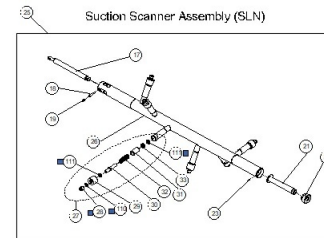

- MAINTENANCE KIT STANDARD
- MAINTENANCE KIT SLN
- SEALS KIT

EBS 15K On-line

Pos.	Part No.	Description	Qty
2	710105-EBS 15K LID	EBS-15K LID - BY DEMAND	1
3	710103-002803	BEARING UPPER EBS-15000	1
4	710105-001779	Drive Shaft Housing Cover EBS-15	1
5	700190-002720	Drive Shaft Housing Assmebly (Limit Switch) EBS-15000	1
6	710105-001781	EBS-10K DRIVE SHAFT HOUSING PKPK 3002	1
7	710103-002797	DRIVE SHAFT EBS-15000	1
8	710103-002539	DRIVE BUSHING EBS PHOSPHOR BRONZE	1
9	710103-002814	SLING EBS-15K F/LIMIT SWITCH	1
10	700190-006537	PLATE EBS-15K BRASS F/LIMIT SWITCH ASSEMBLY	1
11	700190-006457	EBS SEALING FLANGE SHAFT ASSEMBLY IMPROVED	1
12	710103-002807	Drive Shaft Key Brass (EBS-15000)	1
13	710105-001783	EBS-15000 Drive Shaft Cover	1
14	710103-002542	CONNECTING PIN EBS S/ST316L	1
15	760105-000038	SPLIT PIN 2X20MM S/ST304 DIN94	1
16	700190-004307	SUCTION SCANNER ASSY EBS-15K	1
17	710103-005456	SUCTION SCANNER SHAFT EBS-15000	1
18	760105-000043	PIN 10X53MM S/ST316	1
19	710103-002948	PLUG 12MM EBS POM F/SUCTION SCANNER	1
20	710103-002834	SUCTION SCANNER PIPE EBS-15K	1
21	700190-002687	SCANNER ASSY OUTLET FILTER EBS-15K	1