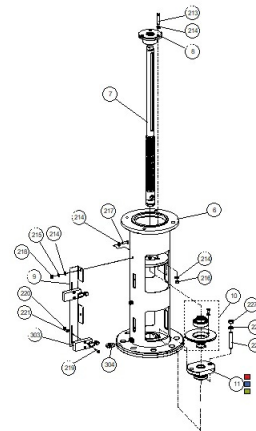

- MAINTENANCE KIT STANDARD
- MAINTENANCE KIT SLN
- SEALS KIT

EBS 15K On-line

Pos.	Part No.	Description	Qty
2	710105-EBS 15K LID	EBS-15K LID - BY DEMAND	1
3	710103-002803	BEARING UPPER EBS-15000	1
4	710105-001779	Drive Shaft Housing Cover EBS-15	1
5	700190-002720	Drive Shaft Housing Assmebly (Limit Switch) EBS-15000	1
6	710105-001781	EBS-10K DRIVE SHAFT HOUSING PKPK 3002	1
7	710103-002797	DRIVE SHAFT EBS-15000	1
8	710103-002539	DRIVE BUSHING EBS PHOSPHOR BRONZE	1
9	710103-002814	SLING EBS-15K F/LIMIT SWITCH	1
10	700190-006537	PLATE EBS-15K BRASS F/LIMIT SWITCH ASSEMBLY	1
11	700190-006457	EBS SEALING FLANGE SHAFT ASSEMBLY IMPROVED	1
12	710103-002807	Drive Shaft Key Brass (EBS-15000)	1
13	710105-001783	EBS-15000 Drive Shaft Cover	1
14	710103-002542	CONNECTING PIN EBS S/ST316L	1
15	760105-000038	SPLIT PIN 2X20MM S/ST304 DIN94	1
16	700190-004307	SUCTION SCANNER ASSY EBS-15K	1
17	710103-005456	SUCTION SCANNER SHAFT EBS-15000	1
18	760105-000043	PIN 10X53MM S/ST316	1
19	710103-002948	PLUG 12MM EBS POM F/SUCTION SCANNER	1
20	710103-002834	SUCTION SCANNER PIPE EBS-15K	1
21	700190-002687	SCANNER ASSY OUTLET FILTER EBS-15K	1