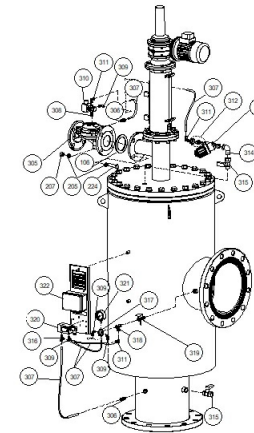

- MAINTENANCE KIT STANDARD
- MAINTENANCE KIT SLN
- SEALS KIT

EBS 15K On-line

Pos.	Part No.	Description	Qty
2	710105-EBS 15K LID	EBS-15K LID - BY DEMAND	1
3	710103-002803	BEARING UPPER EBS-15000	1
4	710105-001779	Drive Shaft Housing Cover EBS-15	1
5	700190-002720	Drive Shaft Housing Assmebly (Limit Switch) EBS-15000	1
6	710105-001781	EBS-10K DRIVE SHAFT HOUSING PKPK 3002	1
7	710103-002797	DRIVE SHAFT EBS-15000	1
8	710103-002539	DRIVE BUSHING EBS PHOSPHOR BRONZE	1
9	710103-002814	SLING EBS-15K F/LIMIT SWITCH	1
10	700190-006537	PLATE EBS-15K BRASS F/LIMIT SWITCH ASSEMBLY	1
11	700190-006457	EBS SEALING FLANGE SHAFT ASSEMBLY IMPROVED	1
12	710103-002807	Drive Shaft Key Brass (EBS-15000)	1
13	710105-001783	EBS-15000 Drive Shaft Cover	1
14	710103-002542	CONNECTING PIN EBS S/ST316L	1
15	760105-000038	SPLIT PIN 2X20MM S/ST304 DIN94	1
16	700190-004307	SUCTION SCANNER ASSY EBS-15K	1
17	710103-005456	SUCTION SCANNER SHAFT EBS-15000	1
18	760105-000043	PIN 10X53MM S/ST316	1
19	710103-002948	PLUG 12MM EBS POM F/SUCTION SCANNER	1
20	710103-002834	SUCTION SCANNER PIPE EBS-15K	1
21	700190-002687	SCANNER ASSY OUTLET FILTER EBS-15K	1