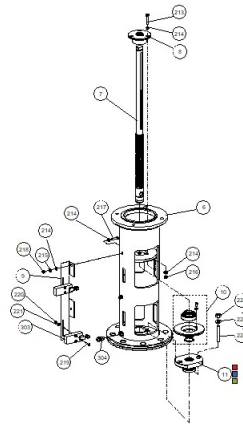

EBS 15K In-line

- MAINTENANCE KIT STANDARD
- MAINTENANCE KIT SLN
- SEALS KIT

EBS 15K In-line

Pos.	Part No.	Description	Qty
1	710105-EBS 15K OL	EBS-15K HOUSING IN-LINE - BY DEMAND	1
2	710105-EBS 15K LID	EBS-15K LID - BY DEMAND	1
3	710103-002803	BEARING UPPER EBS-15000	1
4	710105-001779	Drive Shaft Housing Cover EBS-15	0
5	700190-002720	Drive Shaft Housing Assmebly (Limit Switch) EBS-15000	1
6	710105-001781	EBS-10K DRIVE SHAFT HOUSING PKPK 3002	1
7	710103-002797	DRIVE SHAFT EBS-15000	1
8	710103-002539	DRIVE BUSHING EBS PHOSPHOR BRONZE	1
9	710103-002814	SLING EBS-15K F/LIMIT SWITCH	1
10	700190-006537	PLATE EBS-15K BRASS F/LIMIT SWITCH ASSEMBLY	1
11	700190-006457	EBS SEALING FLANGE SHAFT ASSEMBLY IMPROVED	1
12	710103-002807	Drive Shaft Key Brass (EBS-15000)	1
13	710105-001783	EBS-15000 Drive Shaft Cover	0
14	710103-002542	CONNECTING PIN EBS S/ST316L	1
15	760105-000038	SPLIT PIN 2X20MM S/ST304 DIN94	1
16	700190-004307	SUCTION SCANNER ASSY EBS-15K	1
17	710103-005456	SUCTION SCANNER SHAFT EBS-15000	1
18	760105-000043	PIN 10X53MM S/ST316	1
19	710103-002948	PLUG 12MM EBS POM F/SUCTION SCANNER	1
20	710103-002834	SUCTION SCANNER PIPE EBS-15K	1