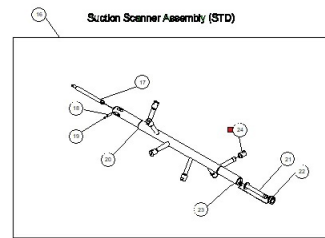

EBS 15K In-line

- MAINTENANCE KIT STANDARD
- MAINTENANCE KIT SLN
- SEALS KIT

EBS 15K In-line

Pos.	Part No.	Description	Qty
1	710105-EBS 15K OL	EBS-15K HOUSING IN-LINE - BY DEMAND	1
2	710105-EBS 15K LID	EBS-15K LID - BY DEMAND	1
3	710103-002803	BEARING UPPER EBS-15000	1
4	710105-001779	Drive Shaft Housing Cover EBS-15	0
5	700190-002720	Drive Shaft Housing Assmebly (Limit Switch) EBS-15000	1
6	710105-001781	EBS-10K DRIVE SHAFT HOUSING PKPK 3002	1
7	710103-002797	DRIVE SHAFT EBS-15000	1
8	710103-002539	DRIVE BUSHING EBS PHOSPHOR BRONZE	1
9	710103-002814	SLING EBS-15K F/LIMIT SWITCH	1
10	700190-006537	PLATE EBS-15K BRASS F/LIMIT SWITCH ASSEMBLY	1
11	700190-006457	EBS SEALING FLANGE SHAFT ASSEMBLY IMPROVED	1
12	710103-002807	Drive Shaft Key Brass (EBS-15000)	1
13	710105-001783	EBS-15000 Drive Shaft Cover	0
14	710103-002542	CONNECTING PIN EBS S/ST316L	1
15	760105-000038	SPLIT PIN 2X20MM S/ST304 DIN94	1
16	700190-004307	SUCTION SCANNER ASSY EBS-15K	1
17	710103-005456	SUCTION SCANNER SHAFT EBS-15000	1
18	760105-000043	PIN 10X53MM S/ST316	1
19	710103-002948	PLUG 12MM EBS POM F/SUCTION SCANNER	1
20	710103-002834	SUCTION SCANNER PIPE EBS-15K	1