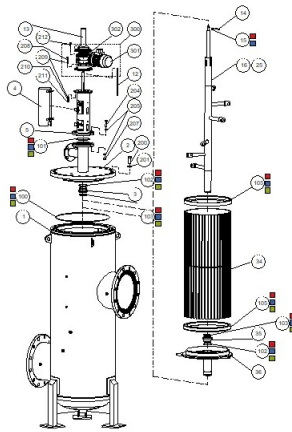

EBS 15K In-line

- MAINTENANCE KIT STANDARD
- MAINTENANCE KIT SLN
- SEALS KIT

EBS 15K In-line

Pos.	Part No.	Description	Qty
1	710105-EBS 15K OL	EBS-15K HOUSING IN-LINE - BY DEMAND	1
2	710105-EBS 15K LID	EBS-15K LID - BY DEMAND	1
3	710103-002803	BEARING UPPER EBS-15000	1
4	710105-001779	Drive Shaft Housing Cover EBS-15	0
5	700190-002720	Drive Shaft Housing Assmebly (Limit Switch) EBS-15000	1
6	710105-001781	EBS-10K DRIVE SHAFT HOUSING PKPK 3002	1
7	710103-002797	DRIVE SHAFT EBS-15000	1
8	710103-002539	DRIVE BUSHING EBS PHOSPHOR BRONZE	1
9	710103-002814	SLING EBS-15K F/LIMIT SWITCH	1
10	700190-006537	PLATE EBS-15K BRASS F/LIMIT SWITCH ASSEMBLY	1
11	700190-006457	EBS SEALING FLANGE SHAFT ASSEMBLY IMPROVED	1
12	710103-002807	Drive Shaft Key Brass (EBS-15000)	1
13	710105-001783	EBS-15000 Drive Shaft Cover	0
14	710103-002542	CONNECTING PIN EBS S/ST316L	1
15	760105-000038	SPLIT PIN 2X20MM S/ST304 DIN94	1
16	700190-004307	SUCTION SCANNER ASSY EBS-15K	1
17	710103-005456	SUCTION SCANNER SHAFT EBS-15000	1
18	760105-000043	PIN 10X53MM S/ST316	1
19	710103-002948	PLUG 12MM EBS POM F/SUCTION SCANNER	1
20	710103-002834	SUCTION SCANNER PIPE EBS-15K	1