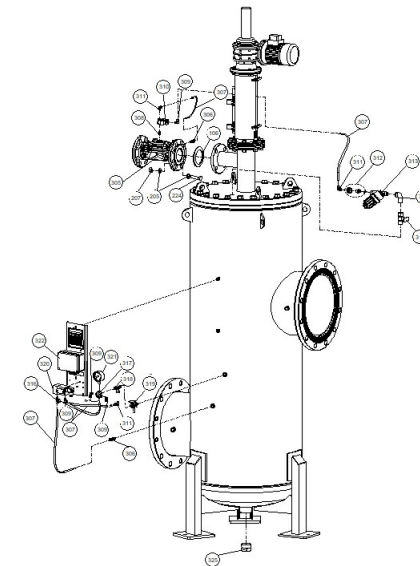

EBS 15K In-line

- MAINTENANCE KIT STANDARD
- MAINTENANCE KIT SLN
- SEALS KIT

EBS 15K In-line

Pos.	Part No.	Description	Qty
1	710105-EBS 15K OL	EBS-15K HOUSING IN-LINE - BY DEMAND	1
2	710105-EBS 15K LID	EBS-15K LID - BY DEMAND	1
3	710103-002803	BEARING UPPER EBS-15000	1
4	710105-001779	Drive Shaft Housing Cover EBS-15	0
5	700190-002720	Drive Shaft Housing Assmebly (Limit Switch) EBS-15000	1
6	710105-001781	EBS-10K DRIVE SHAFT HOUSING PKPK 3002	1
7	710103-002797	DRIVE SHAFT EBS-15000	1
8	710103-002539	DRIVE BUSHING EBS PHOSPHOR BRONZE	1
9	710103-002814	SLING EBS-15K F/LIMIT SWITCH	1
10	700190-006537	PLATE EBS-15K BRASS F/LIMIT SWITCH ASSEMBLY	1
11	700190-006457	EBS SEALING FLANGE SHAFT ASSEMBLY IMPROVED	1
12	710103-002807	Drive Shaft Key Brass (EBS-15000)	1
13	710105-001783	EBS-15000 Drive Shaft Cover	0
14	710103-002542	CONNECTING PIN EBS S/ST316L	1
15	760105-000038	SPLIT PIN 2X20MM S/ST304 DIN94	1
16	700190-004307	SUCTION SCANNER ASSY EBS-15K	1
17	710103-005456	SUCTION SCANNER SHAFT EBS-15000	1
18	760105-000043	PIN 10X53MM S/ST316	1
19	710103-002948	PLUG 12MM EBS POM F/SUCTION SCANNER	1
20	710103-002834	SUCTION SCANNER PIPE EBS-15K	1