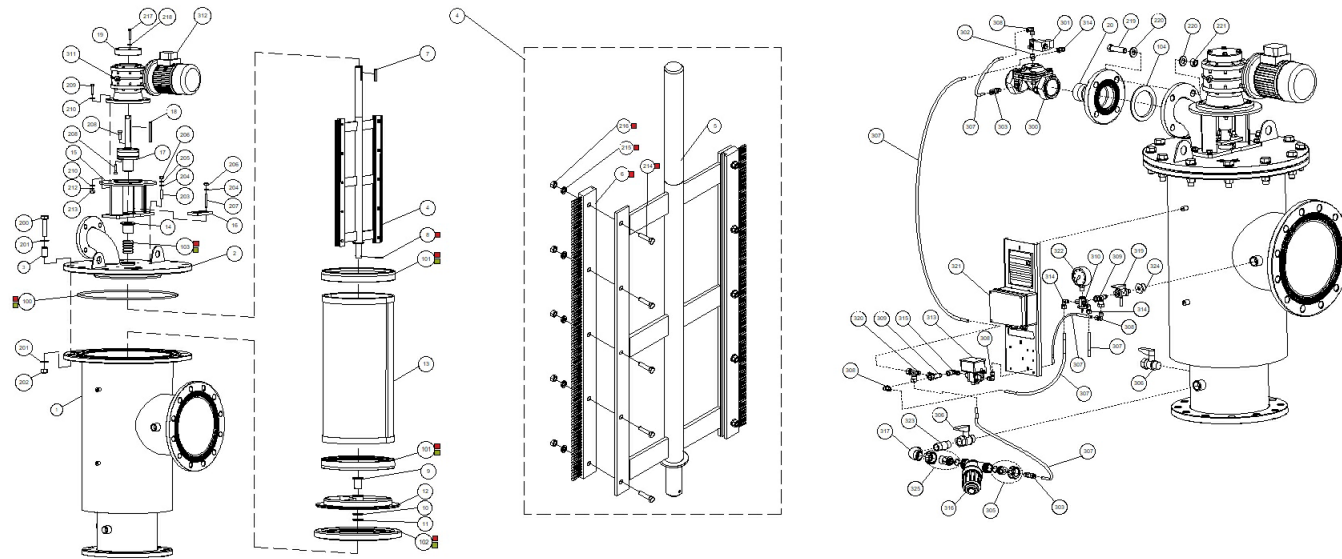

ABF 6000

■ MAINTENANCE KIT
■ SEALS KIT

ABF 6000

Pos.	Part No.	Description	Qty
1	710105-ABF 6K HOUSING	ABF 6K HOUSING - BY DEMAND	1
2	710105-ABF 6K LID	ABF 6K LID - BY DEMAND	1
3	710103-002274	CENTERING SLEEVE SAF-6000 S/ST316L F/LID	2
4	700190-002209	BRUSH ASSEMBLY ABF-6000 FOR COUPLER	1
5	700190-002208	"SPINDLE AND FRAME ABF-6000 FOR COUPLER (ISO16	0
6	710103-001778	BRUSH ABF-6000 S/ST316+PVC	2
7	710103-001783	KEY ABF-6000 BRASS F/BRUSH SIDE	1
8	760105-000021	SPLIT PIN 3.2X42MM S/ST316 DIN94	1
9	710103-001763	BUSHING ABF-6000 POM	1
10	710103-001785	WASHER SPECIAL ABF-6000 POM F/ISOLATION	1
11	760103-000104	FLAT WASHER M27 DIN125 S/ST316	1
12	710105-000712	ABF-6K SCREEN SUPPORT PKPK 3002 ST.37-2 POLYESTER	1
12	710105-000815	ABF-6K SCREEN SUPPORT ID 7035 ST.37-2 THICK PAINT AMERLOCK 400	1
13	700101-000837	PERFORATED SCREEN S/ST316L 6000SQ.CM 500MIC ABF-6K	1
13	700101-000838	PERFORATED SCREEN S/ST316L 6000SQ.CM 800MIC ABF-6K	1
13	700101-000839	PERFORATED SCREEN S/ST316L 6000SQ.CM 1500MIC ABF-6K	1
13	700101-000841	PERFORATED SCREEN S/ST316L 6000SQ.CM 2500MIC ABF-6K	1
13	700101-000842	PERFORATED SCREEN S/ST316L 6000SQ.CM 3500MIC ABF-6K	1
13	700101-000843	WEDGEWIRE SCREEN S/ST316L 6000SQ.CM 200MIC ABF-6K	1
13	700101-000844	WEDGEWIRE SCREEN S/ST316L 6000SQ.CM 300MIC ABF-6K	1