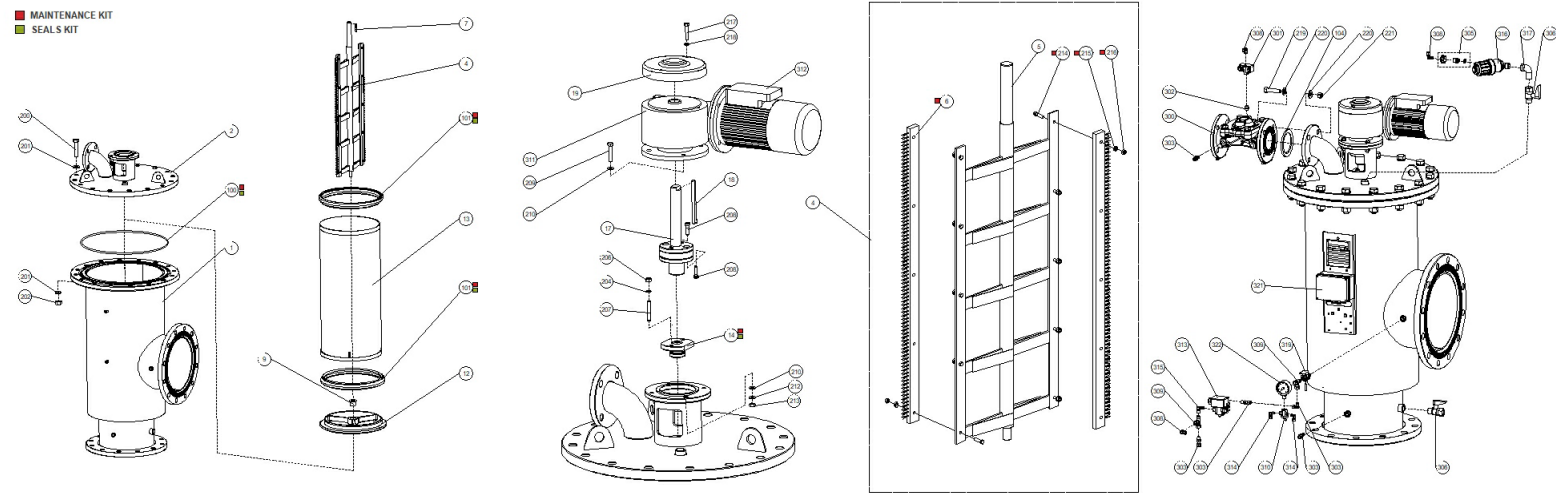

ABF 10K On-line

ABF 10K On-line

Pos.	Part No.	Description	Qty
1	710105-ABF 10K OL HOUSING	ABF 10K OL HOUSING - BY DEMAND	1
2	710105-ABF 10K LID	ABF 10K LID - BY DEMAND	1
4	700190-002230	ABF-10,000 BRUSH ASSEMBLY FOR COUPLING UNIT	0
5	710102-000634	ABF-10000 SPINDLE+FRAME S/ST316L COUPLER	1
6	710103-001885	BRUSH ABF-10000 S/ST316+PVC	2
7	710103-001910	KEY 55MM ABF-10000 SAE 1040 SHORT F/BRUSH SIDE	1
9	710103-002574	LOWER BEARING ABF/EBS10000 POM	1
12	710105-003810	ABF-10K SCREEN SUPPORT ID 7035 CAST-IRON RUBBER-LINE AMERLOCK 400	1
13	700101-000858	PERFORATED SCREEN S/ST316L 10000SQ.CM 500MIC ABF-10K	1
13	700101-000859	PERFORATED SCREEN S/ST316L 10000SQ.CM 800MIC ABF-10K	1
13	700101-000860	PERFORATED SCREEN S/ST316L 10000SQ.CM 1500MIC ABF-10K	1
13	700101-000862	PERFORATED SCREEN S/ST316L 10000SQ.CM 2500MIC ABF-10K	1
13	700101-000863	PERFORATED SCREEN S/ST316L 10000SQ.CM 3500MIC ABF-10K	1
13	700101-000864	WEDGEWIRE SCREEN S/ST316L 10000SQ.CM 200MIC ABF-10K	1
13	700101-000865	WEDGEWIRE SCREEN S/ST316L 10000SQ.CM 300MIC ABF-10K	1
13	700101-000866	WEDGEWIRE SCREEN S/ST316L 10000SQ.CM 500MIC ABF-10K	1
13	700101-000867	WEDGEWIRE SCREEN S/ST316L 10000SQ.CM 800MIC ABF-10K	1
14	700190-006457	EBS SEALING FLANGE SHAFT ASSEMBLY IMPROVED	1
17	700190-002220	COUPLING ABF ASSY	1
18	710103-001902	KEY ABF-10000 BRASS BRUSH	1