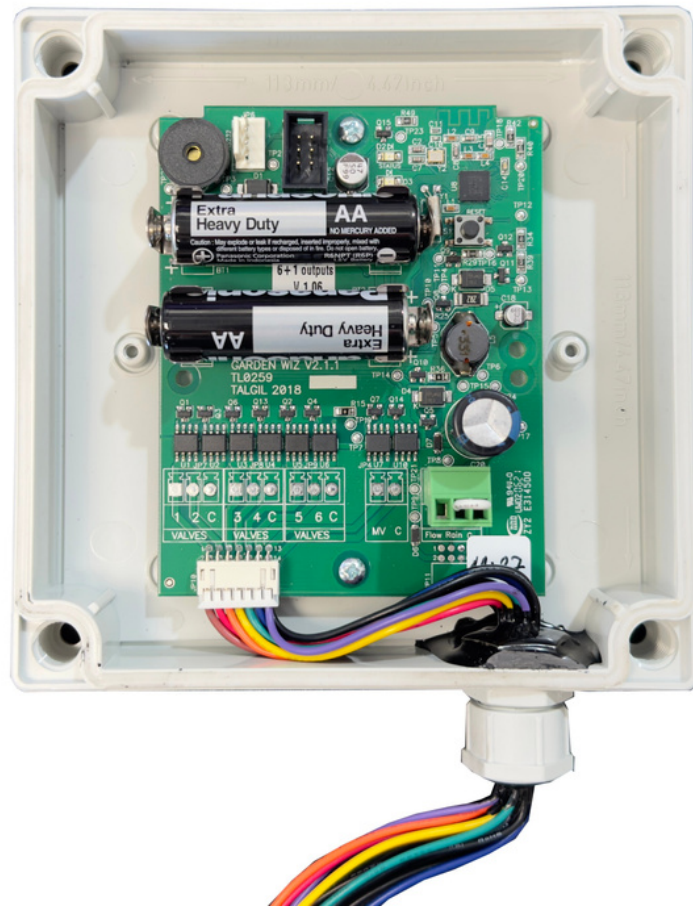

## Garden Wiz - Bluetooth Gardening Controller

## Product Description

GardenWiz is an innovative smart Bluetooth landscape irrigation controller. It supports upto six irrigation valves and one output for the Main Valve. The controller has a modular design that enables the user to define the quantity of the irrigation valves.

## Features and Benefits

- **Seven Outputs:**
  - Operates upto six irrigation valves.
  - Special output for a main valve with three operation modes: Open Together, Open Before, or Open After the secondary valves with special delay.
  - Supports 2-wired 12V DC latching solenoids.
- **Two Digital Inputs:**
  - Flow switch - Detection of No flow alarm during the irrigation or water leakage on idle mode.
  - Rain sensor - Detection of rain and disable irrigation program due to rain.
- **Setting Screen:**
  - Full irrigation network adjustment: Number of irrigation valves, Enable/Disable main valve, main valve delay, Enable/Disable flow switch and water leakage detection delay. Enable/Disable sound.
  - Water dosage per valve or per start time.
  - Two Program Modes:
    - By Valve: each valve has four start times, a unique water dosage and in irrigation cycle.
    - By program: three irrigation programs (A,B and C) that include all the valves. The valves work serially (One after the other). The program has four start times and an irrigation cycle that belongs to all valves.
    - Three cycles modes: Cycle of Days, Weekly, or Monthly
    - Time and Day format: AM/PM, 24 hours, Day/Month or Month/Day.