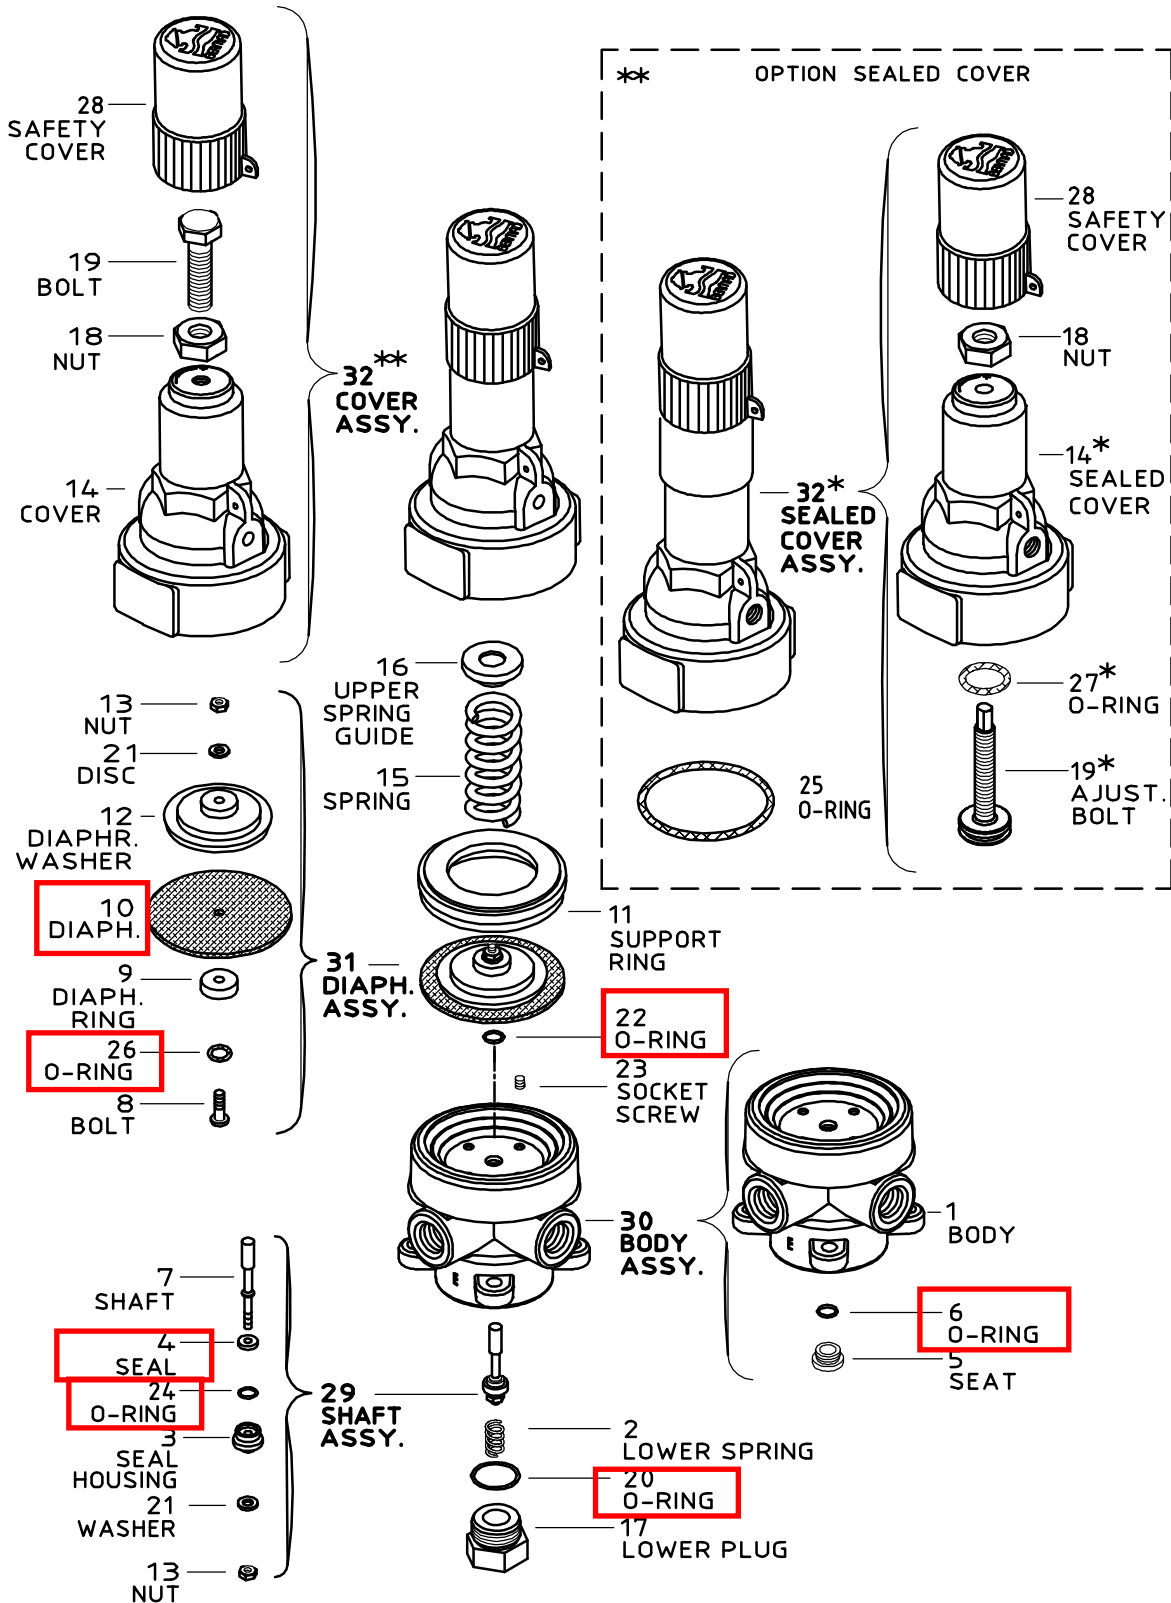

#2PB 2-way Stainless Steel Pressure Reducing Pilot Valve

COMPONENTS INCLUDED IN SERVICE KIT: SP-#2PB/L-KIT (2200-00PBW)

* - FOR SEALED COVER ONLY