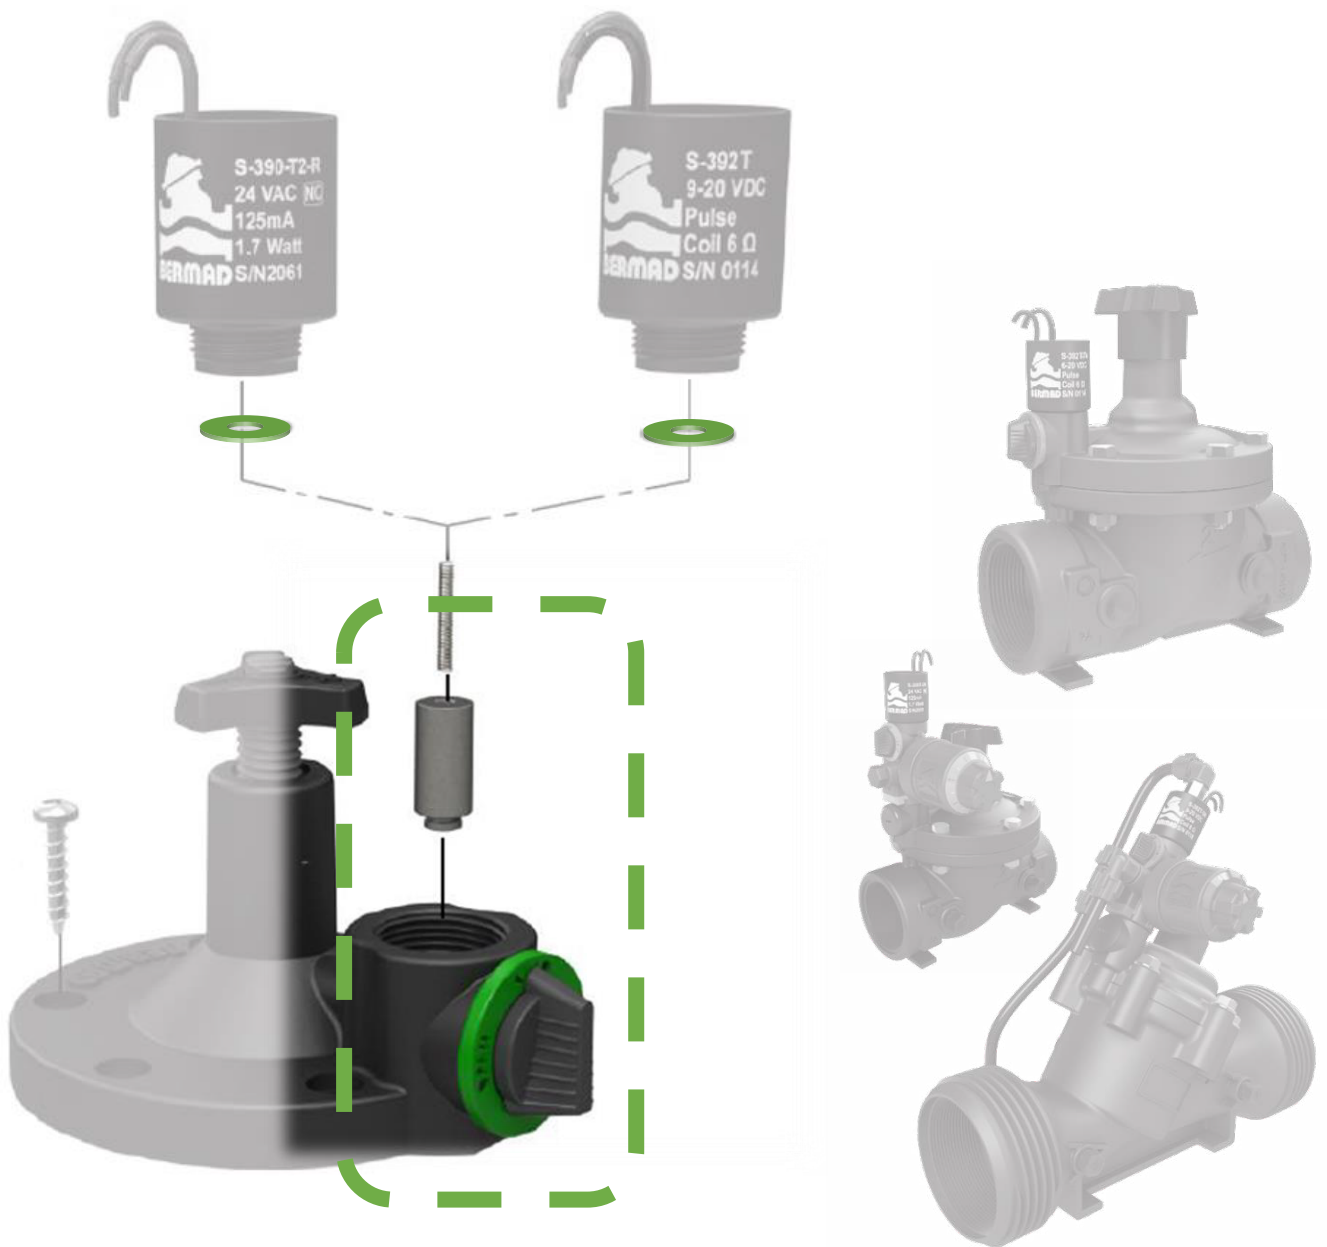

TRIO Valve Solenoid Plunger Installation Instructions

Manual command on
AUTO

To complete the information, [watch a short video](#)