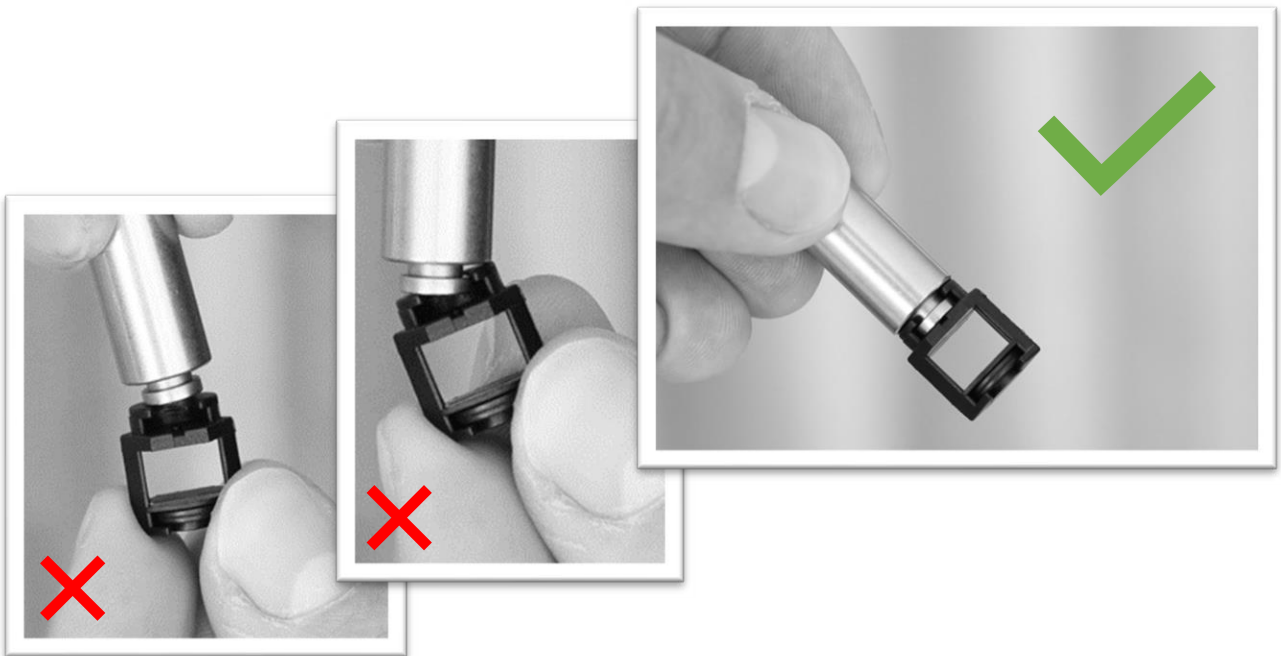

TRIO Valve Solenoid Plunger Installation Instructions

Manual command on
AUTO

To complete the information, [watch a short video](#)