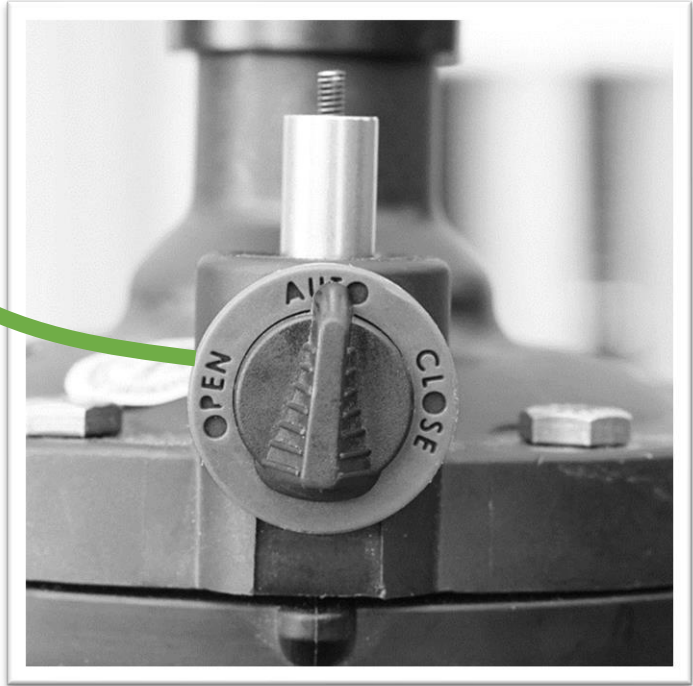

TRIO Valve Solenoid Plunger Installation Instructions

Manual command on
AUTO

To complete the information, [watch a short video](#)