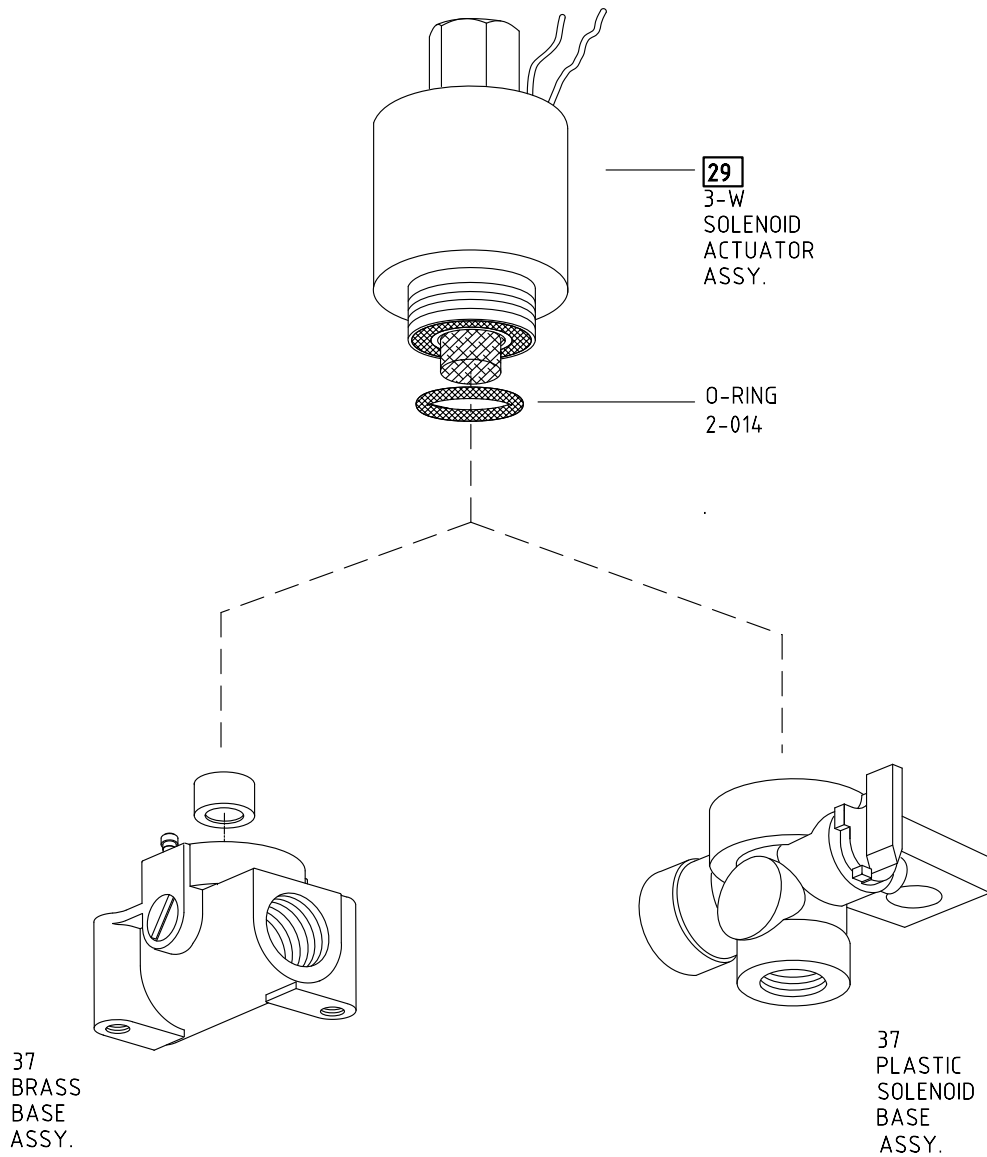

S-390 3-Way Solenoid Pilot Valve

☐ - RANGE OF OPERATING VOLTAGES