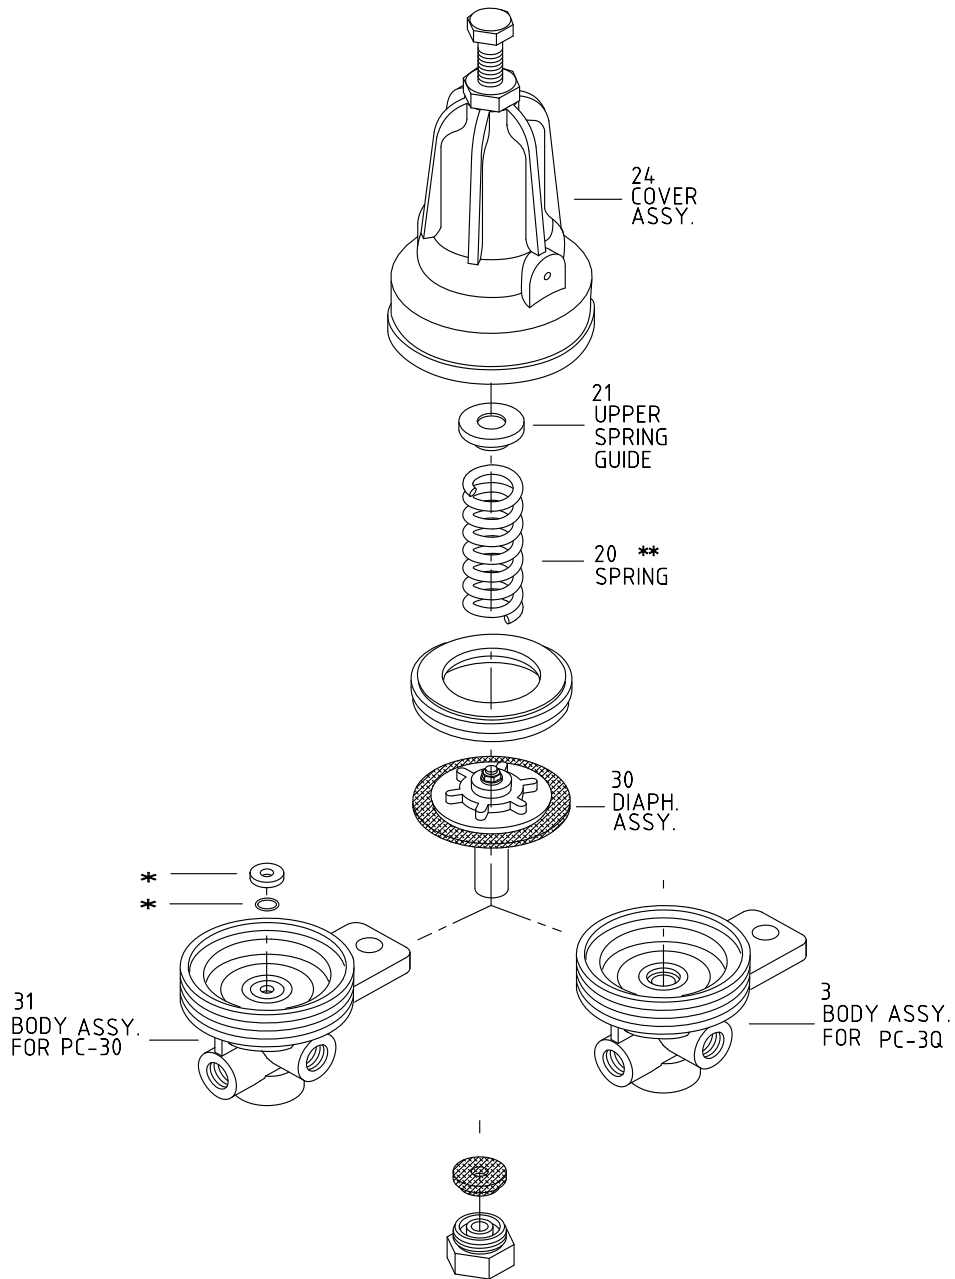

PC-30 Plastic 2-Way Pressure Sustaining Mini Pilot Valve

PC-3Q Plastic 2-Way Pressure Relief Mini Pilot Valve

* - FOR SUSTAINING PILOT ONLY
 ** - DIFFERENT SPRINGS