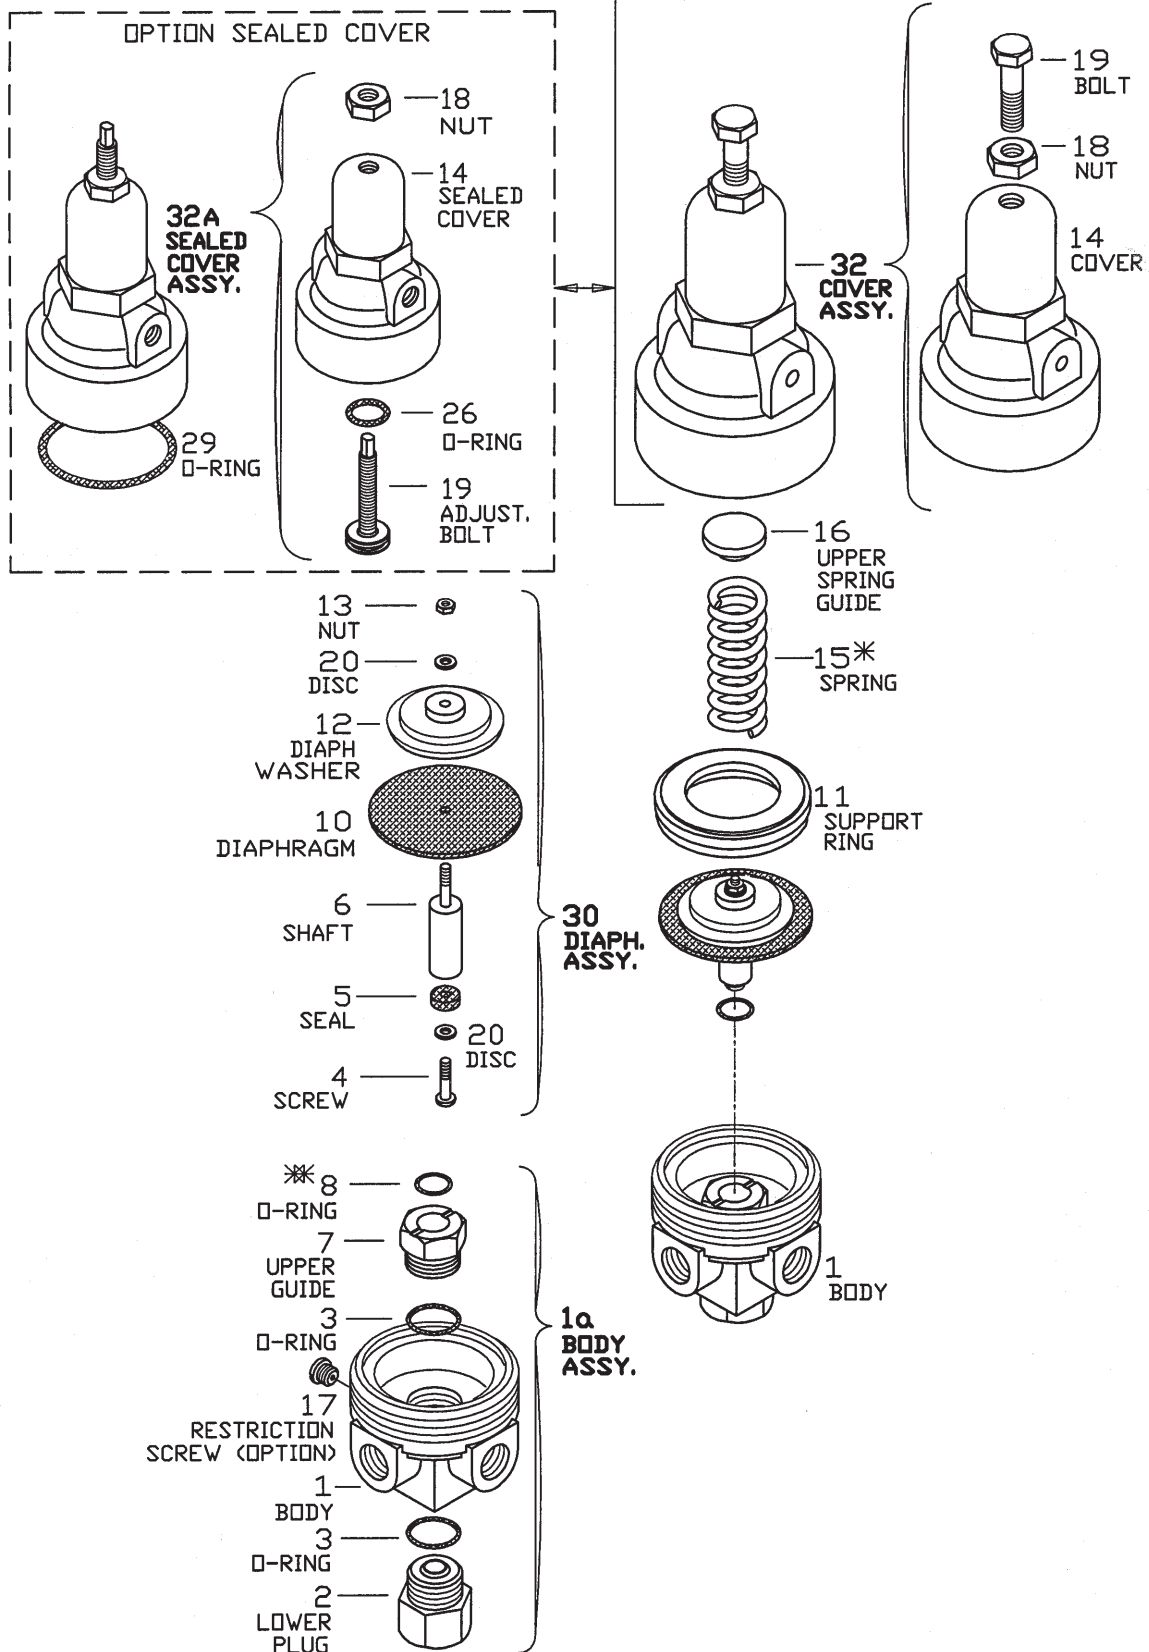

PC-30-AM Metal - 2-way Pressure Sustaining Mini Pilot Valve
PC-30-AM Metal - 2-way Quick Relief Mini Pilot Valve

* - DIFFERENT SPRING
 * - FOR SUSTAINING PILOT ONLY