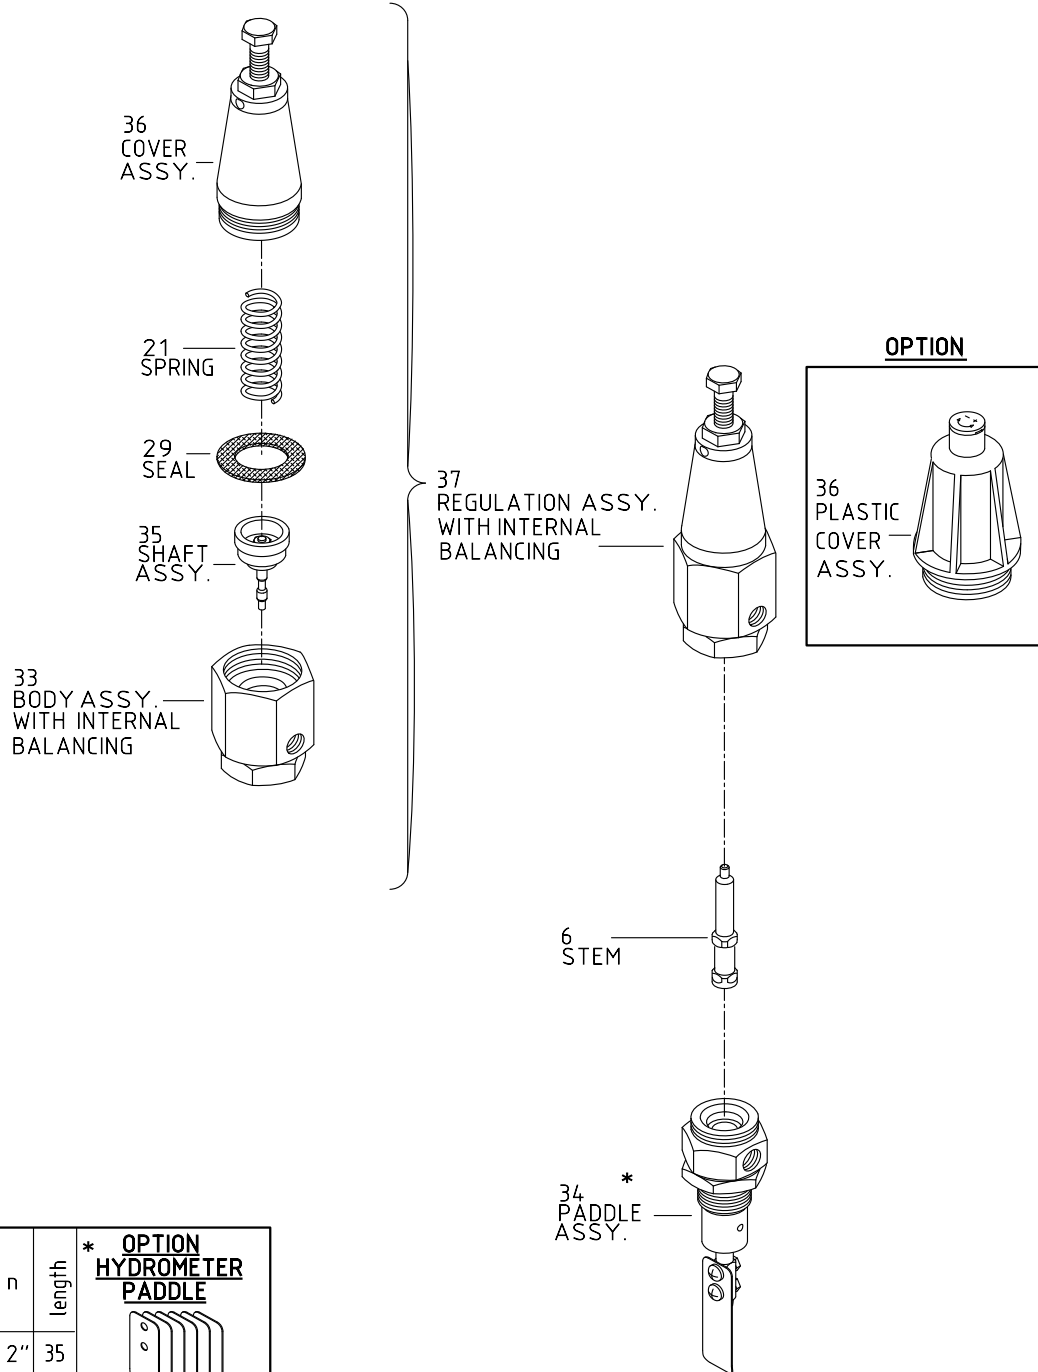

BERMAD IR Spare Parts

PC Series

PC-70 Paddle Flow Rate Servo Mini-Pilot, Metal

n	length	* OPTION HYDROMETER PADDLE
2"	35	
3"	50	
4"	65	
6"	80	
8"	95	
10"	110	