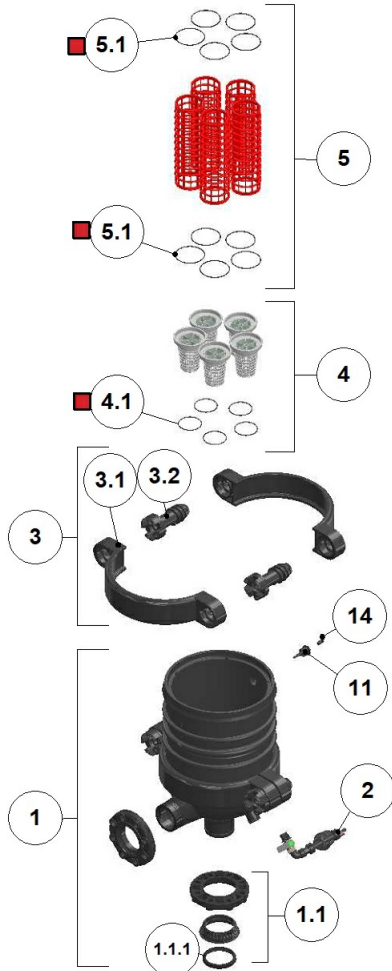

MAINTENANCE KIT

4" Sigma Pro w/ ADI-P Controller

Pos.	Part No.	Description	Qty
1	700190-004220	ASSEMBLY BODY W/SLEEVE F/SIGMA 4" 4"AKF	1
1.1	700190-000227	4" AKF UNIVERSAL ASSEMBLY	2
1.1.1	770104-000253	GASKET 4" EPDM YELLOW DOT 70 SHORE QUICK FLANGE	1
2	700190-004877	1"CONTROL FILTER ASSY 8MM TF F/SIGMA	1
3	700190-004133	CLAMP ASSEMBLY FOR 4"GALAXY/SIGMA	1
3.1	710101-000183	GALAXY /SIGMA PRO CLAMP RPA BLACK	2
3.2	700190-005415	SET SCREW WASHER F/CLAMP SIGMA PRO	2
4	700190-004222	ASSEMBLY BOTTOM W/PR.SCREEN F/SIGMA PRO	5
4.1	770102-000034	PARKER O-RING 2-237 EPDM 70 SHORE YELLOW DOT	1
5	700101-001505	MWW SCREEN S/ST316L 1200SQ.CM 130MIC SIGMA EPDM SEALS	5
5	700101-001506	MWW SCREEN S/ST316L 1200SQ.CM 100MIC SIGMA EPDM SEALS	5
5	700101-001507	MWW SCREEN S/ST316L 1200SQ.CM 200MIC SIGMA EPDM SEALS	5
5	700101-001508	MWW SCREEN S/ST316L 1200SQ.CM 300MIC SIGMA EPDM SEALS	5
5	700101-001509	MWW SCREEN S/ST316L 1200SQ.CM 80MIC SIGMA EPDM SEALS	5
5	700101-001634	MWW SCREEN S/ST316L 1200SQ.CM 500MIC SIGMA EPDM SEALS	5
5	700101-002360	MWW SCREEN S/ST316L 1200SQ.CM 50MIC SIGMA EPDM SEALS	5
5.1	770102-000384	PARKER O-RING 2-244 EPDM 70 SHORE	2
6	700190-005106	SCANNER 375 ASSEMBLY W/STRAIGHT NOZZLE 8MM F/SIGMA 4"	5
6.1	700190-005419	SET STRAIGHT NOZZLE 8MM HDPE RED F/SIGMA PRO	1
7	700190-005418	ASSEMBLY UPPER PLATE F/SIGMA PRO	1