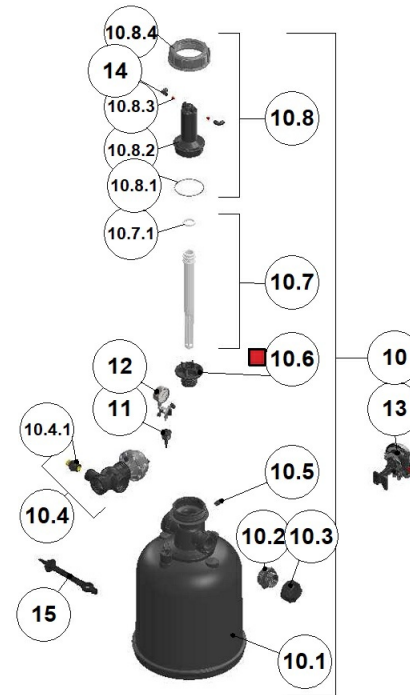

MAINTENANCE KIT

4" Sigma Pro w/ ADI-P Controller

Pos.	Part No.	Description	Qty
1	700190-004220	ASSEMBLY BODY W/SLEEVE F/SIGMA 4" 4"AKF	1
1.1	700190-000227	4" AKF UNIVERSAL ASSEMBLY	2
1.1.1	770104-000253	GASKET 4" EPDM YELLOW DOT 70 SHORE QUICK FLANGE	1
2	700190-004877	1"CONTROL FILTER ASSY 8MM TF F/SIGMA	1
3	700190-004133	CLAMP ASSEMBLY FOR 4"GALAXY/SIGMA	1
3.1	710101-000183	GALAXY /SIGMA PRO CLAMP RPA BLACK	2
3.2	700190-005415	SET SCREW WASHER F/CLAMP SIGMA PRO	2
4	700190-004222	ASSEMBLY BOTTOM W/PR.SCREEN F/SIGMA PRO	5
4.1	770102-000034	PARKER O-RING 2-237 EPDM 70 SHORE YELLOW DOT	1
5	700101-001505	MWW SCREEN S/ST316L 1200SQ.CM 130MIC SIGMA EPDM SEALS	5
5	700101-001506	MWW SCREEN S/ST316L 1200SQ.CM 100MIC SIGMA EPDM SEALS	5
5	700101-001507	MWW SCREEN S/ST316L 1200SQ.CM 200MIC SIGMA EPDM SEALS	5
5	700101-001508	MWW SCREEN S/ST316L 1200SQ.CM 300MIC SIGMA EPDM SEALS	5
5	700101-001509	MWW SCREEN S/ST316L 1200SQ.CM 80MIC SIGMA EPDM SEALS	5
5	700101-001634	MWW SCREEN S/ST316L 1200SQ.CM 500MIC SIGMA EPDM SEALS	5
5	700101-002360	MWW SCREEN S/ST316L 1200SQ.CM 50MIC SIGMA EPDM SEALS	5
5.1	770102-000384	PARKER O-RING 2-244 EPDM 70 SHORE	2
6	700190-005106	SCANNER 375 ASSEMBLY W/STRAIGHT NOZZLE 8MM F/SIGMA 4"	5
6.1	700190-005419	SET STRAIGHT NOZZLE 8MM HDPE RED F/SIGMA PRO	1
7	700190-005418	ASSEMBLY UPPER PLATE F/SIGMA PRO	1