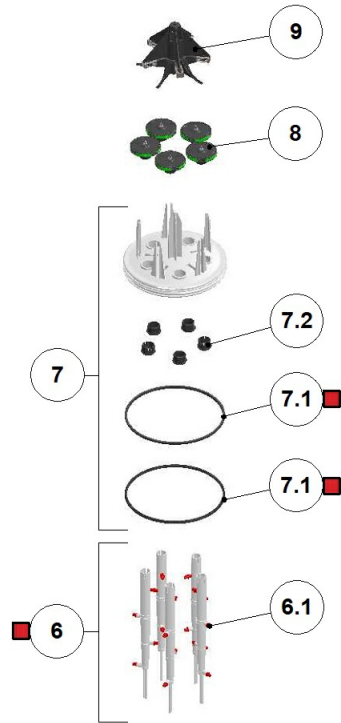

MAINTENANCE KIT

4" Sigma Pro w/ ADI-P Controller

Pos.	Part No.	Description	Qty
1	700190-004220	ASSEMBLY BODY W/SLEEVE F/SIGMA 4" 4"AKF	1
1.1	700190-000227	4" AKF UNIVERSAL ASSEMBLY	2
1.1.1	770104-000253	GASKET 4" EPDM YELLOW DOT 70 SHORE QUICK FLANGE	1
2	700190-004877	1"CONTROL FILTER ASSY 8MM TF F/SIGMA	1
3	700190-004133	CLAMP ASSEMBLY FOR 4"GALAXY/SIGMA	1
3.1	710101-000183	GALAXY /SIGMA PRO CLAMP RPA BLACK	2
3.2	700190-005415	SET SCREW WASHER F/CLAMP SIGMA PRO	2
4	700190-004222	ASSEMBLY BOTTOM W/PR.SCREEN F/SIGMA PRO	5
4.1	770102-000034	PARKER O-RING 2-237 EPDM 70 SHORE YELLOW DOT	1
5	700101-001505	MWW SCREEN S/ST316L 1200SQ.CM 130MIC SIGMA EPDM SEALS	5
5	700101-001506	MWW SCREEN S/ST316L 1200SQ.CM 100MIC SIGMA EPDM SEALS	5
5	700101-001507	MWW SCREEN S/ST316L 1200SQ.CM 200MIC SIGMA EPDM SEALS	5
5	700101-001508	MWW SCREEN S/ST316L 1200SQ.CM 300MIC SIGMA EPDM SEALS	5
5	700101-001509	MWW SCREEN S/ST316L 1200SQ.CM 80MIC SIGMA EPDM SEALS	5
5	700101-001634	MWW SCREEN S/ST316L 1200SQ.CM 500MIC SIGMA EPDM SEALS	5
5	700101-002360	MWW SCREEN S/ST316L 1200SQ.CM 50MIC SIGMA EPDM SEALS	5
5.1	770102-000384	PARKER O-RING 2-244 EPDM 70 SHORE	2
6	700190-005106	SCANNER 375 ASSEMBLY W/STRAIGHT NOZZLE 8MM F/SIGMA 4"	5
6.1	700190-005419	SET STRAIGHT NOZZLE 8MM HDPE RED F/SIGMA PRO	1
7	700190-005418	ASSEMBLY UPPER PLATE F/SIGMA PRO	1