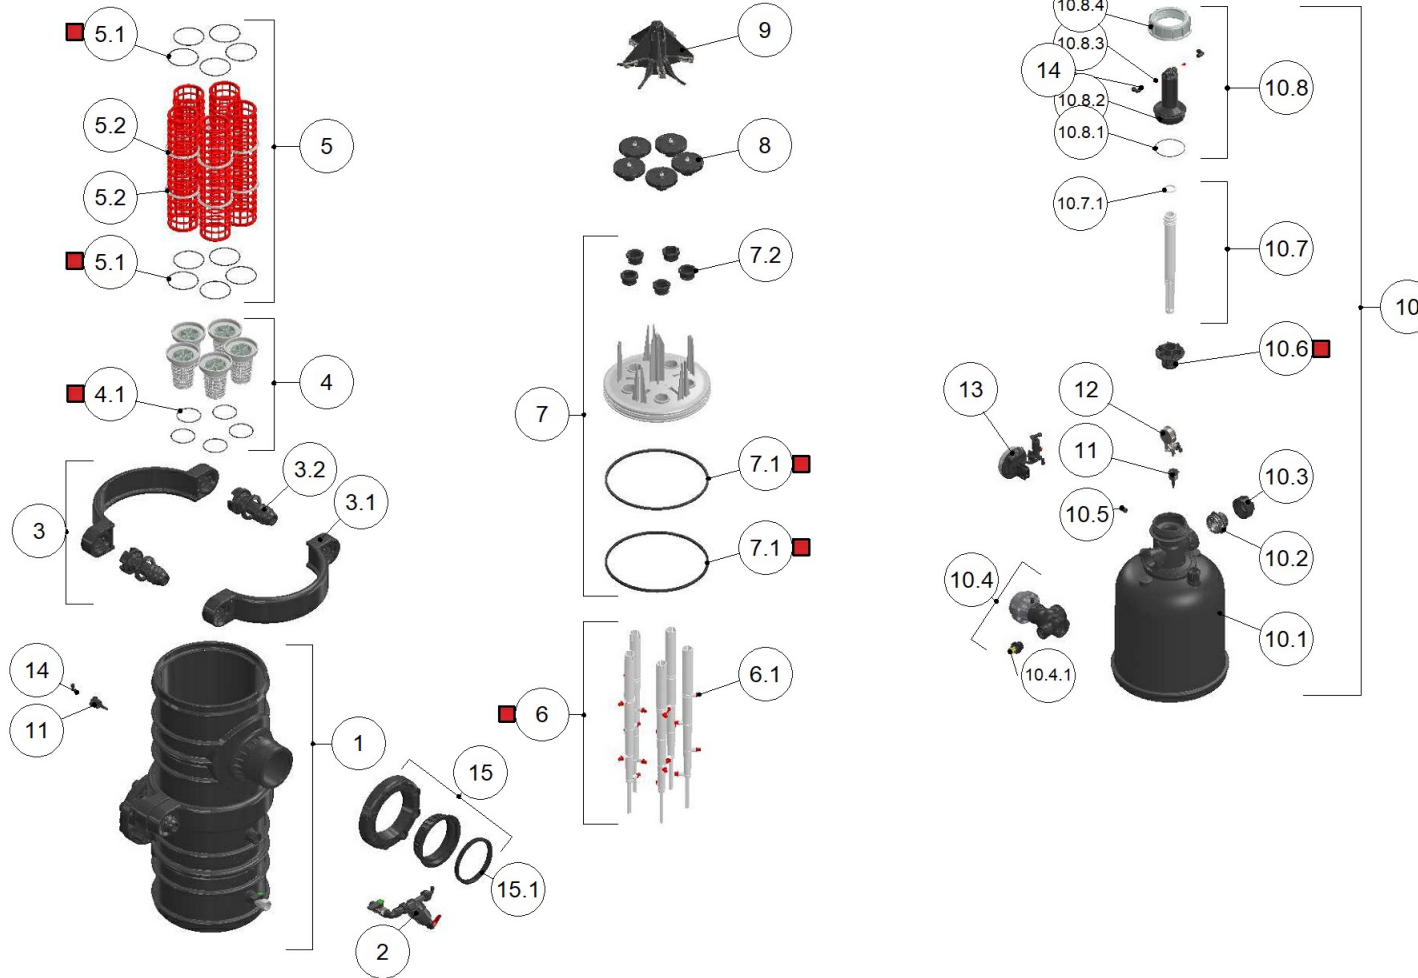

MAINTENANCE KIT

6" Sigma Pro w/ ADI-P Controller

Pos.	Part No.	Description	Qty
1	700190-005116	ASSEMBLY BODY W/SLEEVE F/SIGMA 6"VIC	1
2	700190-004877	1"CONTROL FILTER ASSY 8MM TF F/SIGMA	1
3	700190-004133	CLAMP ASSEMBLY FOR 4"GALAXY/SIGMA	1
3.1	710101-000183	GALAXY /SIGMA PRO CLAMP RPA BLACK	2
3.2	700190-005415	SET SCREW WASHER F/CLAMP SIGMA PRO	2
4	700190-004222	ASSEMBLY BOTTOM W/PR.SCREEN F/SIGMA PRO	5
4.1	770102-000034	PARKER O-RING 2-237 EPDM 70 SHORE YELLOW DOT	1
5	700101-001534	MOLDED WEAWEWIRE SCREEN S/ST316L 1600SQ.CM 130MIC 6"-8" SIGMA EPDM SEALS	5
5	700101-001603	MOLDED WEAWEWIRE SCREEN S/ST316L 1600SQ.CM 80MIC 6"-8" SIGMA EPDM SEALS	5
5	700101-001604	MOLDED WEAWEWIRE SCREEN S/ST316L 1600SQ.CM 100MIC 6"-8" SIGMA EPDM SEALS	5
5	700101-001605	MOLDED WEAWEWIRE SCREEN S/ST316L 1600SQ.CM 200MIC 6"-8" SIGMA EPDM SEALS	5
5	700101-001606	MOLDED WEAWEWIRE SCREEN S/ST316L 1600SQ.CM 300MIC 6"-8" SIGMA EPDM SEALS	5
5	700101-001633	MOLDED WEAWEWIRE SCREEN S/ST316L 1600SQ.CM 500MIC 6"-8" SIGMA EPDM SEALS	5
5	700101-002363	MOLDED WEAWEWIRE SCREEN S/ST316L 1600SQ.CM 50MIC 6"-8" SIGMA EPDM SEALS	5
5.1	770102-000384	PARKER O-RING 2-244 EPDM 70 SHORE	2
5.2	710101-001380	SIGMA SCREEN SUPPORT RING RPP GREY	4
6	700190-005105	SCANNER 500 ASSEMBLY W/STRAIGHT NOZZLE 8MM F/SIGMA 6"/8"	5
6.1	700190-005419	SET STRAIGHT NOZZLE 8MM HDPE RED F/SIGMA PRO	5
7	700190-005418	ASSEMBLY UPPER PLATE F/SIGMA PRO	1
7.1	770104-000311	HYDRAULIC SEAL EPDM SIGMA	2