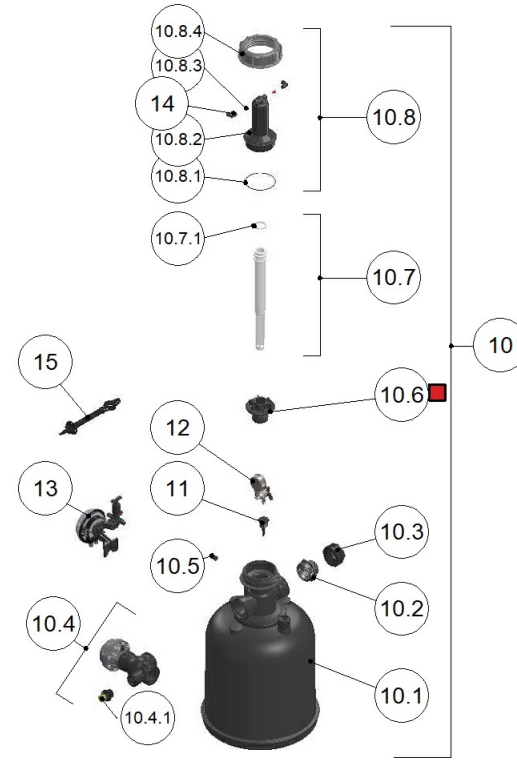

MAINTENANCE KIT

8" Sigma Pro w/ ADI-P Controller

Pos.	Part No.	Description	Qty
1	700190-004636	BODY W/SLEEVE ASSEMBLY F/SIGMA 8"BSTD	1
1	700190-004635	BODY W/SLEEVE ASSEMBLY F/SIGMA 8" ASA	1
2	700190-004877	1"CONTROL FILTER ASSY 8MM TF F/SIGMA	1
3	700190-004133	CLAMP ASSEMBLY FOR 4"GALAXY/SIGMA	1
3.1	710101-000183	GALAXY /SIGMA PRO CLAMP RPA BLACK	2
3.2	700190-005415	SET SCREW WASHER F/CLAMP SIGMA PRO	2
4	700190-004222	ASSEMBLY BOTTOM W/PR.SCREEN F/SIGMA PRO	5
4.1	770102-000034	PARKER O-RING 2-237 EPDM 70 SHORE YELLOW DOT	1
5	700101-001534	MOLDED WEAWEWIRE SCREEN S/ST316L 1600SQ.CM 130MIC 6"-8" SIGMA EPDM SEALS	5
5	700101-001603	MOLDED WEAWEWIRE SCREEN S/ST316L 1600SQ.CM 80MIC 6"-8" SIGMA EPDM SEALS	5
5	700101-001604	MOLDED WEAWEWIRE SCREEN S/ST316L 1600SQ.CM 100MIC 6"-8" SIGMA EPDM SEALS	5
5	700101-001605	MOLDED WEAWEWIRE SCREEN S/ST316L 1600SQ.CM 200MIC 6"-8" SIGMA EPDM SEALS	5
5	700101-001606	MOLDED WEAWEWIRE SCREEN S/ST316L 1600SQ.CM 300MIC 6"-8" SIGMA EPDM SEALS	5
5	700101-001633	MOLDED WEAWEWIRE SCREEN S/ST316L 1600SQ.CM 500MIC 6"-8" SIGMA EPDM SEALS	5
5	700101-002363	MOLDED WEAWEWIRE SCREEN S/ST316L 1600SQ.CM 50MIC 6"-8" SIGMA EPDM SEALS	5
5.1	770102-000384	PARKER O-RING 2-244 EPDM 70 SHORE	2
5.2	710101-001380	SIGMA SCREEN SUPPORT RING RPP GREY	4
6	700190-005105	SCANNER 500 ASSEMBLY W/STRAIGHT NOZZLE 8MM F/SIGMA 6"/8"	5
6.1	700190-005419	SET STRAIGHT NOZZLE 8MM HDPE RED F/SIGMA PRO	5
7	700190-005418	ASSEMBLY UPPER PLATE F/SIGMA PRO	1