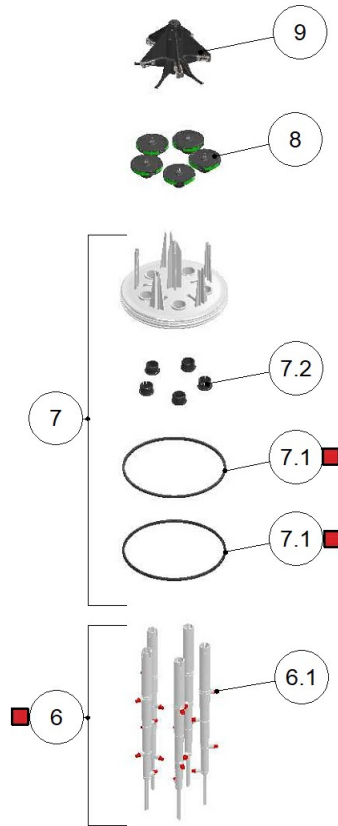

MAINTENANCE KIT

8" Sigma Pro w/ ADI-P Controller

Pos.	Part No.	Description	Qty
1	700190-004636	BODY W/SLEEVE ASSEMBLY F/SIGMA 8"BSTD	1
1	700190-004635	BODY W/SLEEVE ASSEMBLY F/SIGMA 8" ASA	1
2	700190-004877	1"CONTROL FILTER ASSY 8MM TF F/SIGMA	1
3	700190-004133	CLAMP ASSEMBLY FOR 4"GALAXY/SIGMA	1
3.1	710101-000183	GALAXY /SIGMA PRO CLAMP RPA BLACK	2
3.2	700190-005415	SET SCREW WASHER F/CLAMP SIGMA PRO	2
4	700190-004222	ASSEMBLY BOTTOM W/PR.SCREEN F/SIGMA PRO	5
4.1	770102-000034	PARKER O-RING 2-237 EPDM 70 SHORE YELLOW DOT	1
5	700101-001534	MOLDED WEAWEWIRE SCREEN S/ST316L 1600SQ.CM 130MIC 6"-8" SIGMA EPDM SEALS	5
5	700101-001603	MOLDED WEAWEWIRE SCREEN S/ST316L 1600SQ.CM 80MIC 6"-8" SIGMA EPDM SEALS	5
5	700101-001604	MOLDED WEAWEWIRE SCREEN S/ST316L 1600SQ.CM 100MIC 6"-8" SIGMA EPDM SEALS	5
5	700101-001605	MOLDED WEAWEWIRE SCREEN S/ST316L 1600SQ.CM 200MIC 6"-8" SIGMA EPDM SEALS	5
5	700101-001606	MOLDED WEAWEWIRE SCREEN S/ST316L 1600SQ.CM 300MIC 6"-8" SIGMA EPDM SEALS	5
5	700101-001633	MOLDED WEAWEWIRE SCREEN S/ST316L 1600SQ.CM 500MIC 6"-8" SIGMA EPDM SEALS	5
5	700101-002363	MOLDED WEAWEWIRE SCREEN S/ST316L 1600SQ.CM 50MIC 6"-8" SIGMA EPDM SEALS	5
5.1	770102-000384	PARKER O-RING 2-244 EPDM 70 SHORE	2
5.2	710101-001380	SIGMA SCREEN SUPPORT RING RPP GREY	4
6	700190-005105	SCANNER 500 ASSEMBLY W/STRAIGHT NOZZLE 8MM F/SIGMA 6"/8"	5
6.1	700190-005419	SET STRAIGHT NOZZLE 8MM HDPE RED F/SIGMA PRO	5
7	700190-005418	ASSEMBLY UPPER PLATE F/SIGMA PRO	1