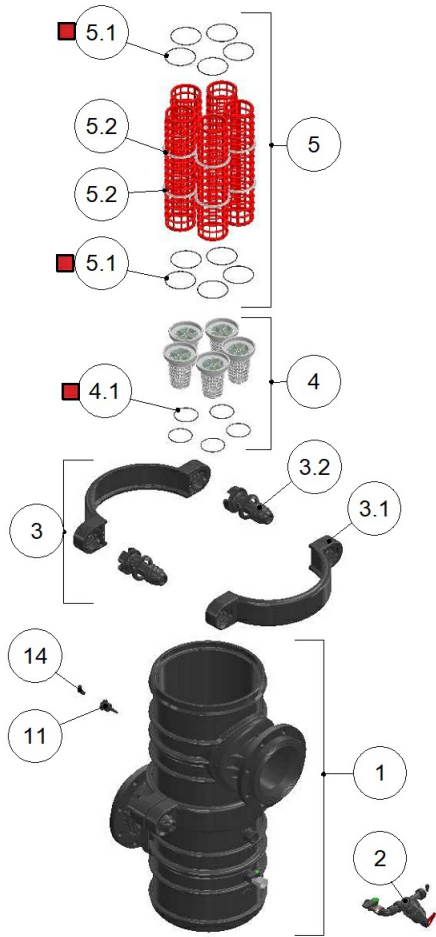

MAINTENANCE KIT

8" Sigma Pro w/ ADI-P Controller

Pos.	Part No.	Description	Qty
1	700190-004636	BODY W/SLEEVE ASSEMBLY F/SIGMA 8"BSTD	1
1	700190-004635	BODY W/SLEEVE ASSEMBLY F/SIGMA 8" ASA	1
2	700190-004877	1"CONTROL FILTER ASSY 8MM TF F/SIGMA	1
3	700190-004133	CLAMP ASSEMBLY FOR 4"GALAXY/SIGMA	1
3.1	710101-000183	GALAXY /SIGMA PRO CLAMP RPA BLACK	2
3.2	700190-005415	SET SCREW WASHER F/CLAMP SIGMA PRO	2
4	700190-004222	ASSEMBLY BOTTOM W/PR.SCREEN F/SIGMA PRO	5
4.1	770102-000034	PARKER O-RING 2-237 EPDM 70 SHORE YELLOW DOT	1
5	700101-001534	MOLDED WEAWEWIRE SCREEN S/ST316L 1600SQ.CM 130MIC 6"-8" SIGMA EPDM SEALS	5
5	700101-001603	MOLDED WEAWEWIRE SCREEN S/ST316L 1600SQ.CM 80MIC 6"-8" SIGMA EPDM SEALS	5
5	700101-001604	MOLDED WEAWEWIRE SCREEN S/ST316L 1600SQ.CM 100MIC 6"-8" SIGMA EPDM SEALS	5
5	700101-001605	MOLDED WEAWEWIRE SCREEN S/ST316L 1600SQ.CM 200MIC 6"-8" SIGMA EPDM SEALS	5
5	700101-001606	MOLDED WEAWEWIRE SCREEN S/ST316L 1600SQ.CM 300MIC 6"-8" SIGMA EPDM SEALS	5
5	700101-001633	MOLDED WEAWEWIRE SCREEN S/ST316L 1600SQ.CM 500MIC 6"-8" SIGMA EPDM SEALS	5
5	700101-002363	MOLDED WEAWEWIRE SCREEN S/ST316L 1600SQ.CM 50MIC 6"-8" SIGMA EPDM SEALS	5
5.1	770102-000384	PARKER O-RING 2-244 EPDM 70 SHORE	2
5.2	710101-001380	SIGMA SCREEN SUPPORT RING RPP GREY	4
6	700190-005105	SCANNER 500 ASSEMBLY W/STRAIGHT NOZZLE 8MM F/SIGMA 6"/8"	5
6.1	700190-005419	SET STRAIGHT NOZZLE 8MM HDPE RED F/SIGMA PRO	5
7	700190-005418	ASSEMBLY UPPER PLATE F/SIGMA PRO	1