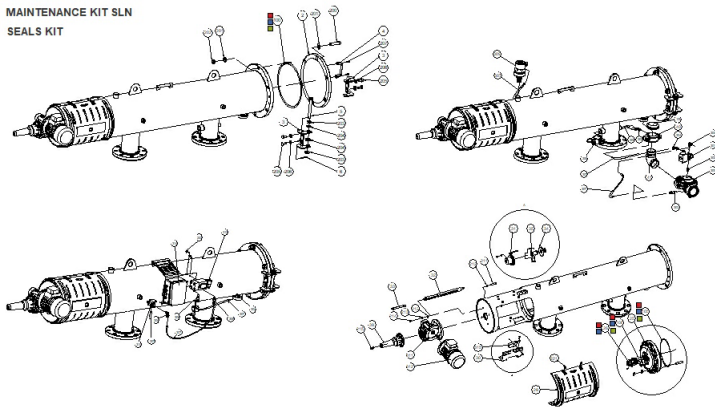

- MAINTENANCE KIT STANDARD
- MAINTENANCE KIT SLN
- SEALS KIT

Suction Scanner Assembly (STD) 11

Suction Scanner Assembly (SLN) 18

SAF-X 1500

Pos.	Part No.	Description	Qty
1	700105-SAF-X 1500	SAF-X-HOUSING	1
2	710105-005905	SAF-X FRONT LID	1
3	710105-006505	SAF-X HINGE PLATE PK 3002 ST.37-2 POLYESTER	2
4	760111-000004	SAF-X FRONT FLANGE HANDLE	1
5	710103-011309	SAF-X FRONT FLANGE HINGE PIN	1
6	760105-000009	PIN COTTER 4 X 40 MM DIN 94	1
7	710101-001625	SAF-X SEALING SLEEVE	1
8	710101-001607	SAF-X COARSE SCREEN	1
9	710103-002117	FLUSH CHAMBER SCANNER BEARING	1
10	700101-002435	WEAWEWIRE SCREEN S/ST316L 1500SQ.CM 130MIC MOLDED ENDS SAF-X-1500 EPDM SEALS	1
10	700101-002436	WEAWEWIRE SCREEN S/ST316L 1500SQ.CM 50MIC MOLDED ENDS SAF-X-1500 EPDM SEALS	1
10	700101-002467	WEAWEWIRE SCREEN S/ST316L 1500SQ.CM 200MIC MOLDED ENDS SAF-X-1500 EPDM SEALS	1
10	700101-002525	WEAWEWIRE SCREEN S/ST316L 1500SQ.CM 100MIC MOLDED ENDS SAF-X-1500 EPDM SEALS	1
10	700101-002535	WEAWEWIRE SCREEN S/ST316L 1500SQ.CM 20MIC MOLDED ENDS SAF-X-1500 EPDM SEALS	1
10	700101-002548	WEAWEWIRE SCREEN S/ST316L 1500SQ.CM 30MIC MOLDED ENDS SAF-X-1500 EPDM SEALS	1
10	700101-002549	WEAWEWIRE SCREEN S/ST316L 1500SQ.CM 40MIC MOLDED ENDS SAF-X-1500 EPDM SEALS	1
10	700101-002550	WEAWEWIRE SCREEN S/ST316L 1500SQ.CM 80MIC MOLDED ENDS SAF-X-1500 EPDM SEALS	1
10	700101-002551	WEAWEWIRE SCREEN S/ST316L 1500SQ.CM 300MIC MOLDED ENDS SAF-X-1500 EPDM SEALS	1
10	700101-002552	WEAWEWIRE SCREEN S/ST316L 1500SQ.CM 500MIC MOLDED ENDS SAF-X-1500 EPDM SEALS	1
10	700101-002562	WEAWEWIRE SCREEN S/ST316L 1500SQ.CM 10MIC MOLDED ENDS SAF-X-1500 EPDM SEALS	1