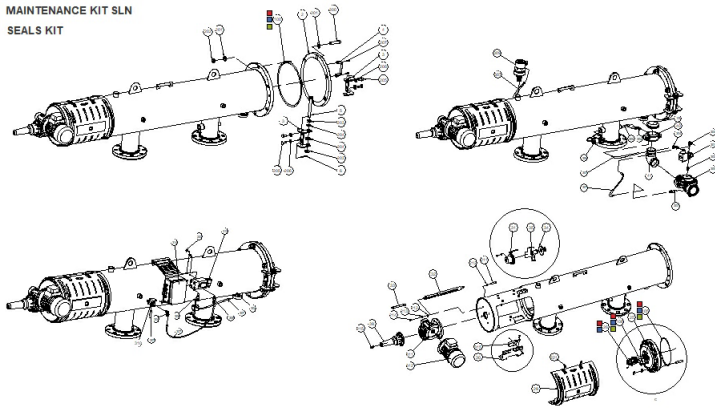

- MAINTENANCE KIT STANDARD
- MAINTENANCE KIT SLN
- SEALS KIT

Suction Scanner Assembly (STD) 11

Suction Scanner Assembly (SLN) 12

SAF-X 3000

Pos.	Part No.	Description	Qty
1	700105-SAF-X 3000	SAF-X-HOUSING	1
2	710105-005905	SAF-X FRONT LID	1
3	710105-006505	SAF-X HINGE PLATE PK 3002 ST.37-2 POLYESTER	2
4	760111-000004	SAF-X FRONT FLANGE HANDLE	1
5	710103-011309	SAF-X FRONT FLANGE HINGE PIN	1
6	760105-000009	PIN COTTER 4 X 40 MM DIN 94	1
7	710101-001625	SAF-X SEALING SLEEVE	1
8	710101-001607	SAF-X COARSE SCREEN	1
9	710103-002117	FLUSH CHAMBER SCANNER BEARING	1
10	700101-002437	WEAWEWIRE SCREEN S/ST316L 3000SQ.CM 130MIC MOLDED ENDS SAF-X-3000 EPDM SEALS	1
10	700101-002438	WEAWEWIRE SCREEN S/ST316L 3000SQ.CM 100MIC MOLDED ENDS SAF-X-3000 EPDM SEALS	1
10	700101-002465	WEAWEWIRE SCREEN S/ST316L 3000SQ.CM 200MIC MOLDED ENDS SAF-X-3000 EPDM SEALS	1
10	700101-002466	WEAWEWIRE SCREEN S/ST316L 3000SQ.CM 300MIC MOLDED ENDS SAF-X-3000 EPDM SEALS	1
10	700101-002536	WEAWEWIRE SCREEN S/ST316L 3000SQ.CM 50MIC MOLDED ENDS SAF-X-3000 EPDM SEALS	1
10	700101-002537	WEAWEWIRE SCREEN S/ST316L 3000SQ.CM 20MIC MOLDED ENDS SAF-X-3000 EPDM SEALS	1
10	700101-002538	WEAWEWIRE SCREEN S/ST316L 3000SQ.CM 30MIC MOLDED ENDS SAF-X-3000 EPDM SEALS	1
10	700101-002539	WEAWEWIRE SCREEN S/ST316L 3000SQ.CM 40MIC MOLDED ENDS SAF-X-3000 EPDM SEALS	1
10	700101-002540	WEAWEWIRE SCREEN S/ST316L 3000SQ.CM 80MIC MOLDED ENDS SAF-X-3000 EPDM SEALS	1
10	700101-002541	WEAWEWIRE SCREEN S/ST316L 3000SQ.CM 500MIC MOLDED ENDS SAF-X-3000 EPDM SEALS	1
10	700101-002564	WEAWEWIRE SCREEN S/ST316L 3000SQ.CM 10MIC MOLDED ENDS SAF-X-3000 EPDM SEALS	1