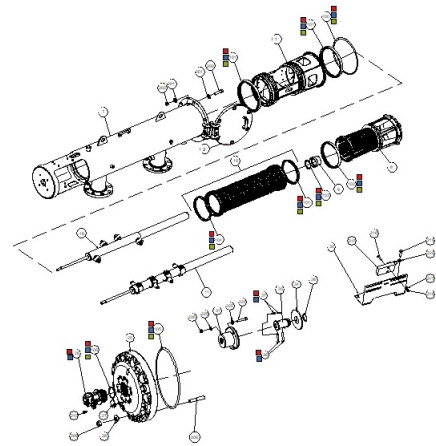

- MAINTENANCE KIT STANDARD
- MAINTENANCE KIT SLN
- SEALS KIT

Suction Scanner Assembly (STD) 11

Suction Scanner Assembly (SLN) 12

SAF-X 3000

Pos.	Part No.	Description	Qty
1	700105-SAF-X 3000	SAF-X-HOUSING	1
2	710105-005905	SAF-X FRONT LID	1
3	710105-006505	SAF-X HINGE PLATE PK 3002 ST.37-2 POLYESTER	2
4	760111-000004	SAF-X FRONT FLANGE HANDLE	1
5	710103-011309	SAF-X FRONT FLANGE HINGE PIN	1
6	760105-000009	PIN COTTER 4 X 40 MM DIN 94	1
7	710101-001625	SAF-X SEALING SLEEVE	1
8	710101-001607	SAF-X COARSE SCREEN	1
9	710103-002117	FLUSH CHAMBER SCANNER BEARING	1
10	700101-002437	WEAWEWIRE SCREEN S/ST316L 3000SQ.CM 130MIC MOLDED ENDS SAF-X-3000 EPDM SEALS	1
10	700101-002438	WEAWEWIRE SCREEN S/ST316L 3000SQ.CM 100MIC MOLDED ENDS SAF-X-3000 EPDM SEALS	1
10	700101-002465	WEAWEWIRE SCREEN S/ST316L 3000SQ.CM 200MIC MOLDED ENDS SAF-X-3000 EPDM SEALS	1
10	700101-002466	WEAWEWIRE SCREEN S/ST316L 3000SQ.CM 300MIC MOLDED ENDS SAF-X-3000 EPDM SEALS	1
10	700101-002536	WEAWEWIRE SCREEN S/ST316L 3000SQ.CM 50MIC MOLDED ENDS SAF-X-3000 EPDM SEALS	1
10	700101-002537	WEAWEWIRE SCREEN S/ST316L 3000SQ.CM 20MIC MOLDED ENDS SAF-X-3000 EPDM SEALS	1
10	700101-002538	WEAWEWIRE SCREEN S/ST316L 3000SQ.CM 30MIC MOLDED ENDS SAF-X-3000 EPDM SEALS	1
10	700101-002539	WEAWEWIRE SCREEN S/ST316L 3000SQ.CM 40MIC MOLDED ENDS SAF-X-3000 EPDM SEALS	1
10	700101-002540	WEAWEWIRE SCREEN S/ST316L 3000SQ.CM 80MIC MOLDED ENDS SAF-X-3000 EPDM SEALS	1
10	700101-002541	WEAWEWIRE SCREEN S/ST316L 3000SQ.CM 500MIC MOLDED ENDS SAF-X-3000 EPDM SEALS	1
10	700101-002564	WEAWEWIRE SCREEN S/ST316L 3000SQ.CM 10MIC MOLDED ENDS SAF-X-3000 EPDM SEALS	1