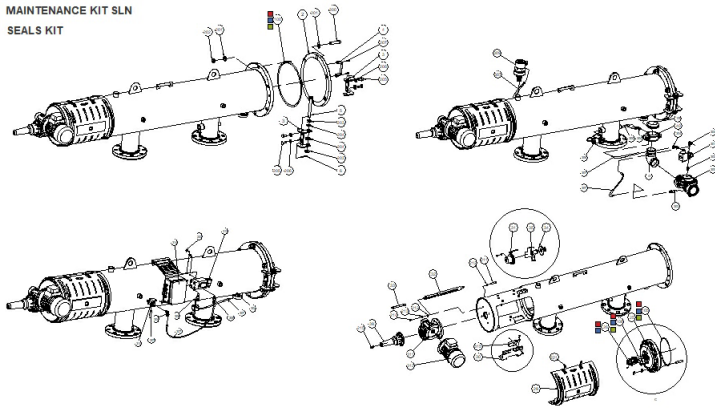

- MAINTENANCE KIT STANDARD
- MAINTENANCE KIT SLN
- SEALS KIT

Suction Scanner Assembly (STD) 11

Suction Scanner Assembly (SLN) 12

SAF-X 4500

Pos.	Part No.	Description	Qty
1	700105-SAF-X 4500	SAF-X-HOUSING	1
2	710105-005905	SAF-X FRONT LID	1
3	710105-006505	SAF-X HINGE PLATE PK 3002 ST.37-2 POLYESTER	2
4	760111-000004	SAF-X FRONT FLANGE HANDLE	1
5	710103-011309	SAF-X FRONT FLANGE HINGE PIN	1
6	760105-000009	PIN COTTER 4 X 40 MM DIN 94	1
7	710101-001625	SAF-X SEALING SLEEVE	1
8	710101-001607	SAF-X COARSE SCREEN	1
9	710103-002117	FLUSH CHAMBER SCANNER BEARING	1
10	700101-002428	WEAWEWIRE SCREEN S/ST316L 4500SQ.CM 130MIC MOLDED ENDS SAF-X-4500 EPDM SEALS	1
10	700101-002429	WEAWEWIRE SCREEN S/ST316L 4500SQ.CM 30MIC MOLDED ENDS SAF-X-4500 EPDM SEALS	1
10	700101-002439	WEAWEWIRE SCREEN S/ST316L 4500SQ.CM 100MIC MOLDED ENDS SAF-X-4500 EPDM SEALS	1
10	700101-002440	WEAWEWIRE SCREEN S/ST316L 4500SQ.CM 50MIC MOLDED ENDS SAF-X-4500 EPDM SEALS	1
10	700101-002534	WEAWEWIRE SCREEN S/ST316L 4500SQ.CM 20MIC MOLDED ENDS SAF-X-4500 EPDM SEALS	1
10	700101-002543	WEAWEWIRE SCREEN S/ST316L 4500SQ.CM 40MIC MOLDED ENDS SAF-X-4500 EPDM SEALS	1
10	700101-002544	WEAWEWIRE SCREEN S/ST316L 4500SQ.CM 80MIC MOLDED ENDS SAF-X-4500 EPDM SEALS	1
10	700101-002545	WEAWEWIRE SCREEN S/ST316L 4500SQ.CM 200MIC MOLDED ENDS SAF-X-4500 EPDM SEALS	1
10	700101-002546	WEAWEWIRE SCREEN S/ST316L 4500SQ.CM 300MIC MOLDED ENDS SAF-X-4500 EPDM SEALS	1
10	700101-002547	WEAWEWIRE SCREEN S/ST316L 4500SQ.CM 500MIC MOLDED ENDS SAF-X-4500 EPDM SEALS	1
10	700101-002566	WEAWEWIRE SCREEN S/ST316L 4500SQ.CM 10MIC MOLDED ENDS SAF-X-4500 EPDM SEALS	1