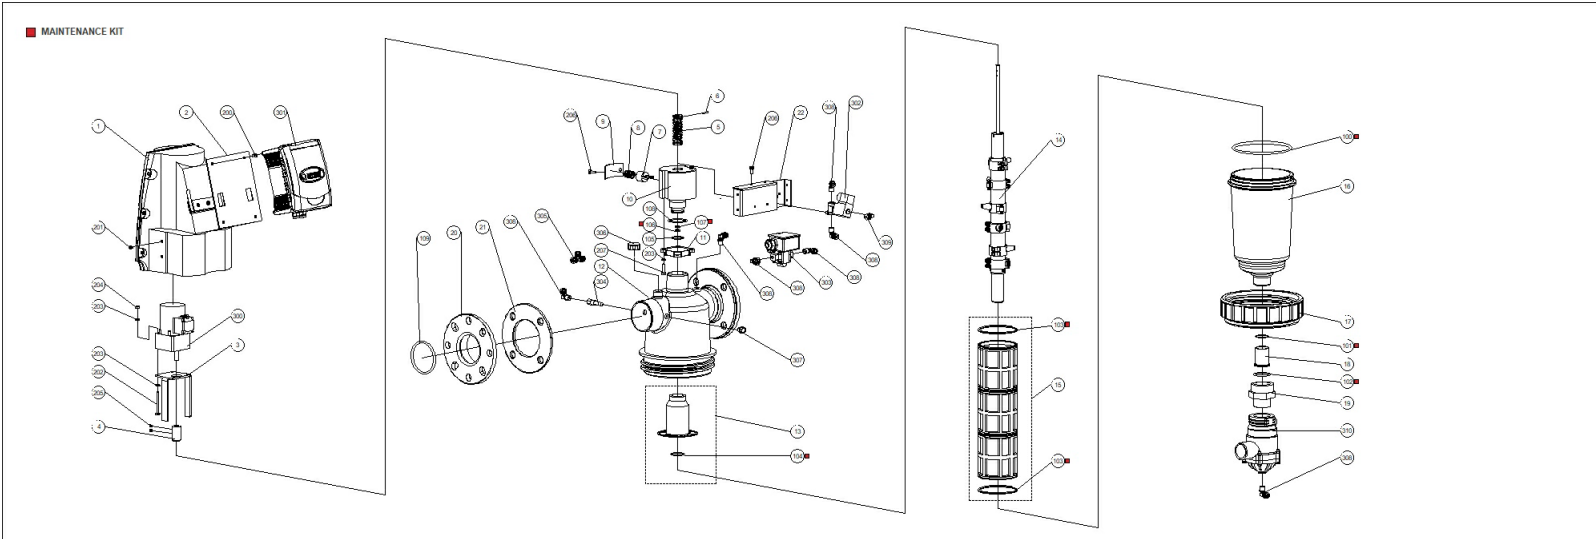

2"-3" TAF-750

2"-3" TAF-750

Pos.	Part No.	Description	Qty
1	710103-001204	COVER TAF-500/750 F/DRIVE UNIT	1
2	710105-004321	TAF-750 SLING S/ST316L PASSIVATION	1
3	710103-001217	BASE 2"-3" TAF-500/750 S/ST316L F/DRIVE UNIT	1
4	710103-001216	COUPLING 2"-3" TAF-500/750 S/ST316L MOTOR SHAFT	1
5	710103-001247	SCREW TAF AC REVERSED	1
6	760105-000029	SLOTTED PIN 3X20MM S/ST304 DIN1481	1
7	710103-001209	ENDLESS WORM TOOTH 2"-3" TAF-500/750 S/ST303	1
8	760107-000065	HELICAL SPRING ENDLESS WORM TAF S/ST302	1
9	710103-001210	TOOTH COVER 2"-3" TAF-500/750 S/ST316L	1
10	710103-001207	ENDLESS WORM HOUSING TAF-500/750 POM	1
11	710101-000760	TAF FLANGE BSP RPA BLACK	1
12	710103-001200	HOUSING 2" TAF-500/750 BSPT ELECTRIC	1
12	710103-001202	HOUSING 2" TAF-500/750 NPT ELECTRIC	1
12	710103-001269	HOUSING 3" TAF-750 RPA BSPT	1
12	710103-001271	HOUSING 3" TAF-750 RPA NPT	1
13	700190-001924	PRESSURE BALANCE ASSEMBLY 3"TAF -750	1
14	700190-001926	SUCTION SCANNER 3"TAF-750 ASSY	1
15	700101-000412	MOLDED WEAWEWIRE SCREEN S/ST316L 1200SQ.CM 50MIC AMIAD 2"S-3" NBR SEALS	1
15	700101-000413	MOLDED WEAWEWIRE SCREEN S/ST316L 1200SQ.CM 80MIC AMIAD 2"S-3" NBR SEALS	1
15	700101-000416	MOLDED WEAWEWIRE SCREEN S/ST316L 1200SQ.CM 200MIC AMIAD 2"S-3" NBR SEALS	1