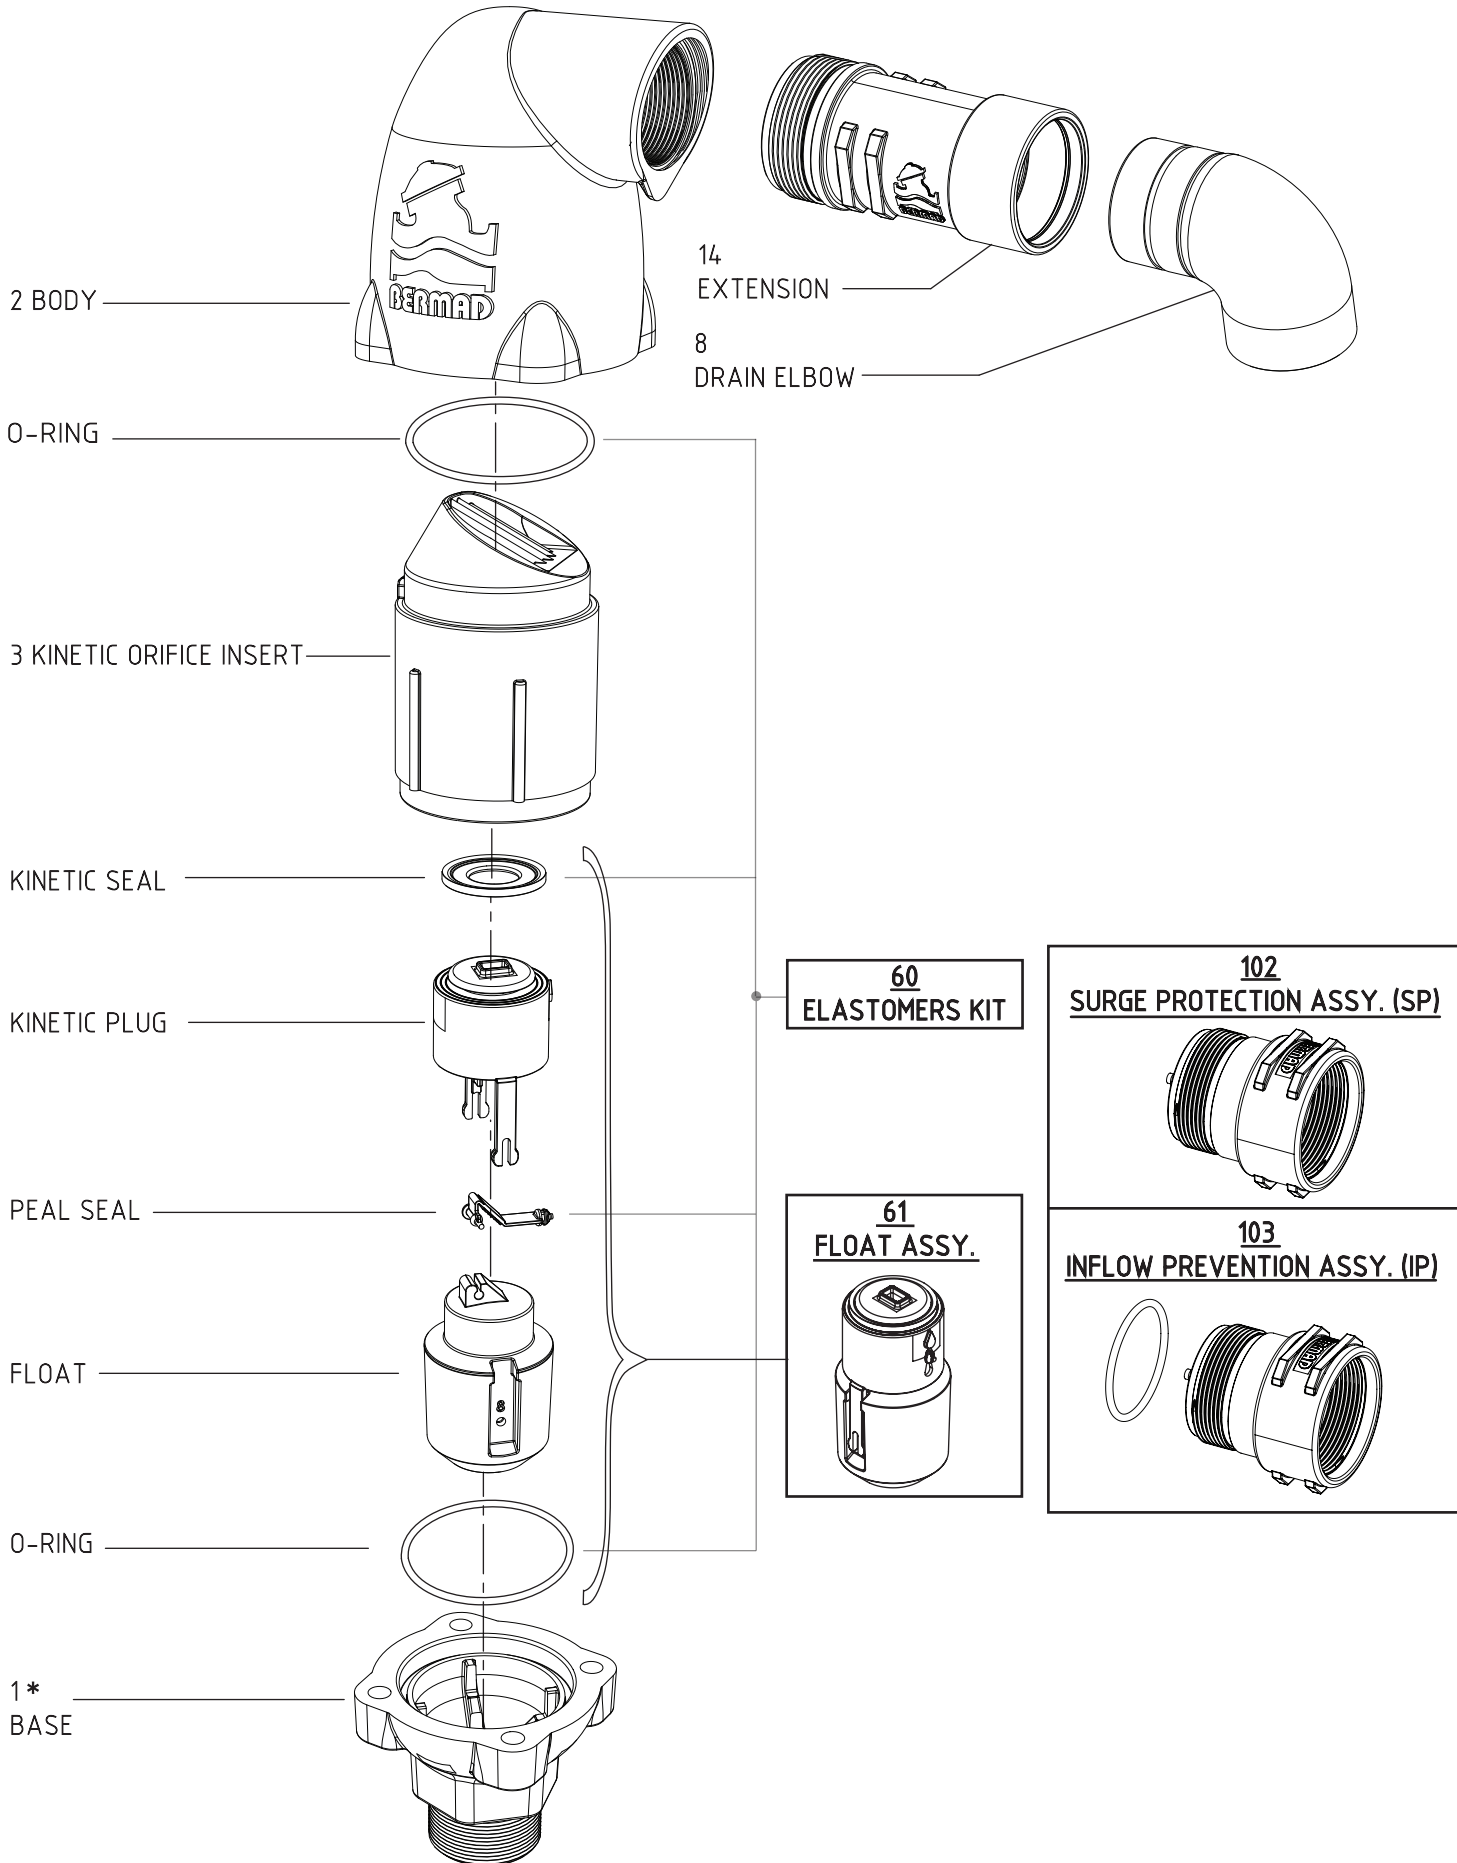

AV SERIES  
 C30-C COMBINATION AIR VALVE  
 Size 2" (50mm)

\* -1a BASE WITH 1/4" NPT PLUG