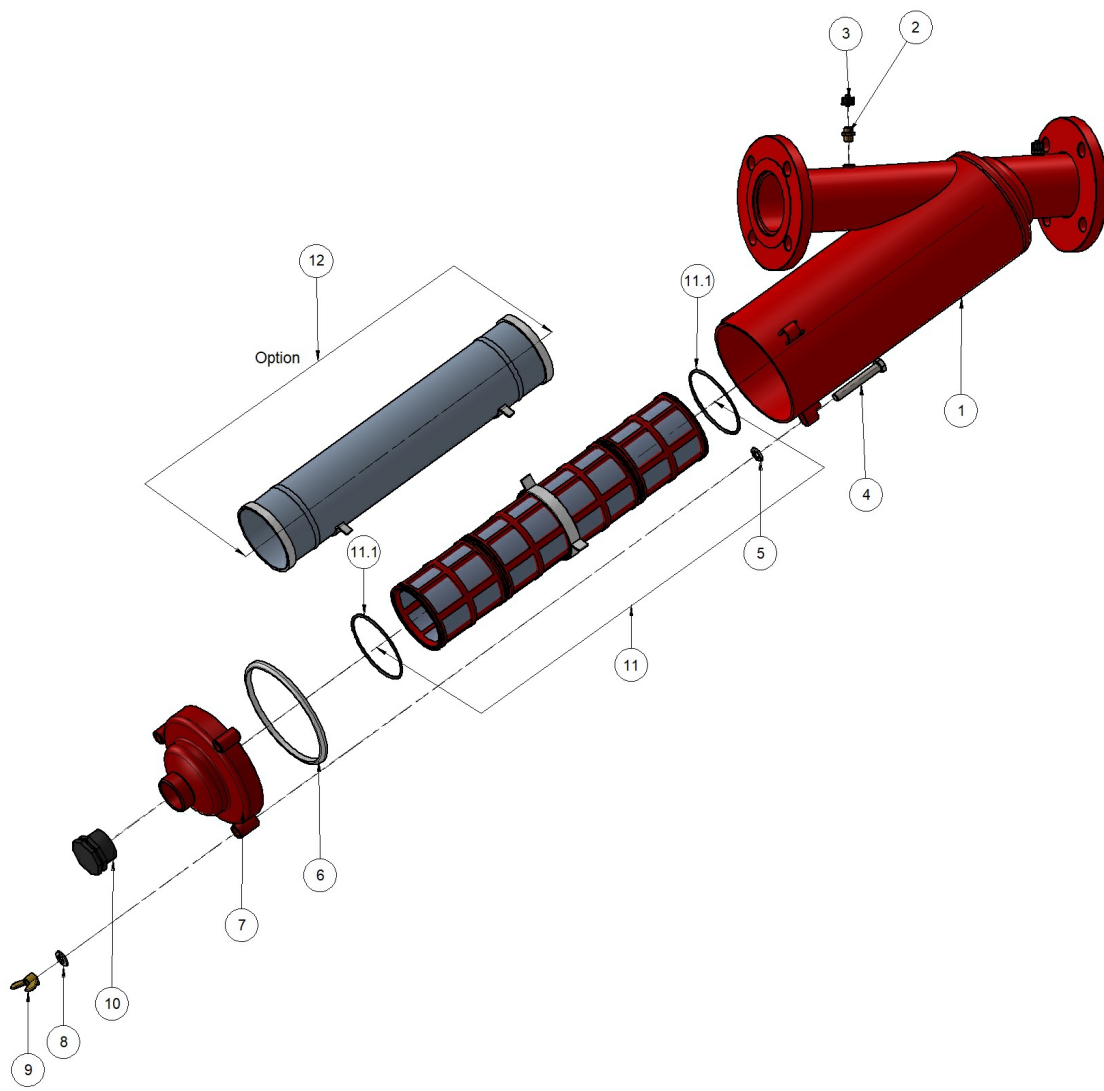

3" Steel Filter

3" Steel Filter

Pos.	Part No.	Description	Qty
1	710105-Steel 3"	FILTER HOUSING 3" IN-LINE - BY DEMAND	1
2	710103-000591	NIPPLE 1/4" BRASS BSPT PRESSURE CHECK	2
3	700190-001305	PRESSURE CHECK POINT ASSEMBLY	2
4	760101-000322	HEX BOLT PARTIAL THRD M12 80MM C/ST DIN931 ZINC NICKEL PLATED	3
5	710101-000632	2-4" METAL RING F/SCREW M12 PP BLACK	3
6	770104-000083	SHAPED SEAL NBR 70 SHORE SERVICE PORT SAF-4500	1
7	710105-000057	METAL LID 2" PKPK 3002 ST.37-2 POLYESTER	1
8	760103-000077	FLAT WASHER M12 DIN125 C/ST ZINC PLATED	3
9	760102-000113	WING NUT M12 C/ST ZINC NICKEL PLATED DIN314	2
10	780101-000948	PLUG 1 1/2" BSP M PP PLASSON	1
11	700101-000446	MOLDED WEAWEWIRE SCREEN S/ST316L 1600SQ.CM 50MIC 3" METAL NBR SEALS	1
11	700101-000447	MOLDED WEAWEWIRE SCREEN S/ST316L 1600SQ.CM 80MIC 3" METAL NBR SEALS	1
11	700101-000448	MOLDED WEAWEWIRE SCREEN S/ST316L 1600SQ.CM 100MIC 3" METAL NBR SEALS	1
11	700101-000449	MOLDED WEAWEWIRE SCREEN S/ST316L 1600SQ.CM 130MIC 3" METAL NBR SEALS	1
11	700101-000450	MOLDED WEAWEWIRE SCREEN S/ST316L 1600SQ.CM 200MIC 3" METAL NBR SEALS	1
11	700101-000451	MOLDED WEAWEWIRE SCREEN S/ST316L 1600SQ.CM 300MIC 3" METAL NBR SEALS	1
11	700101-000452	MOLDED WEAWEWIRE SCREEN S/ST316L 1600SQ.CM 500MIC 3" METAL NBR SEALS	1
11.1	770102-000130	PARKER O-RING 2-242 NBR 70 SHORE NO FLASH	2
12	700101-000437	PERFORATED SCREEN S/ST316L 1600SQ.CM 500MIC 3" METAL	1
12	700101-000438	PERFORATED SCREEN S/ST316L 1600SQ.CM 800MIC 3" METAL	1

3" Steel Filter

Pos.	Part No.	Description	Qty
12	700101-000439	PERFORATED SCREEN S/ST316L 1600SQ.CM 1500MIC 3" METAL	1
12	700101-000440	PERFORATED SCREEN S/ST316L 1600SQ.CM 2500MIC 3" METAL	1
12	700101-000441	PERFORATED SCREEN S/ST316L 1600SQ.CM 3500MIC 3" METAL	1