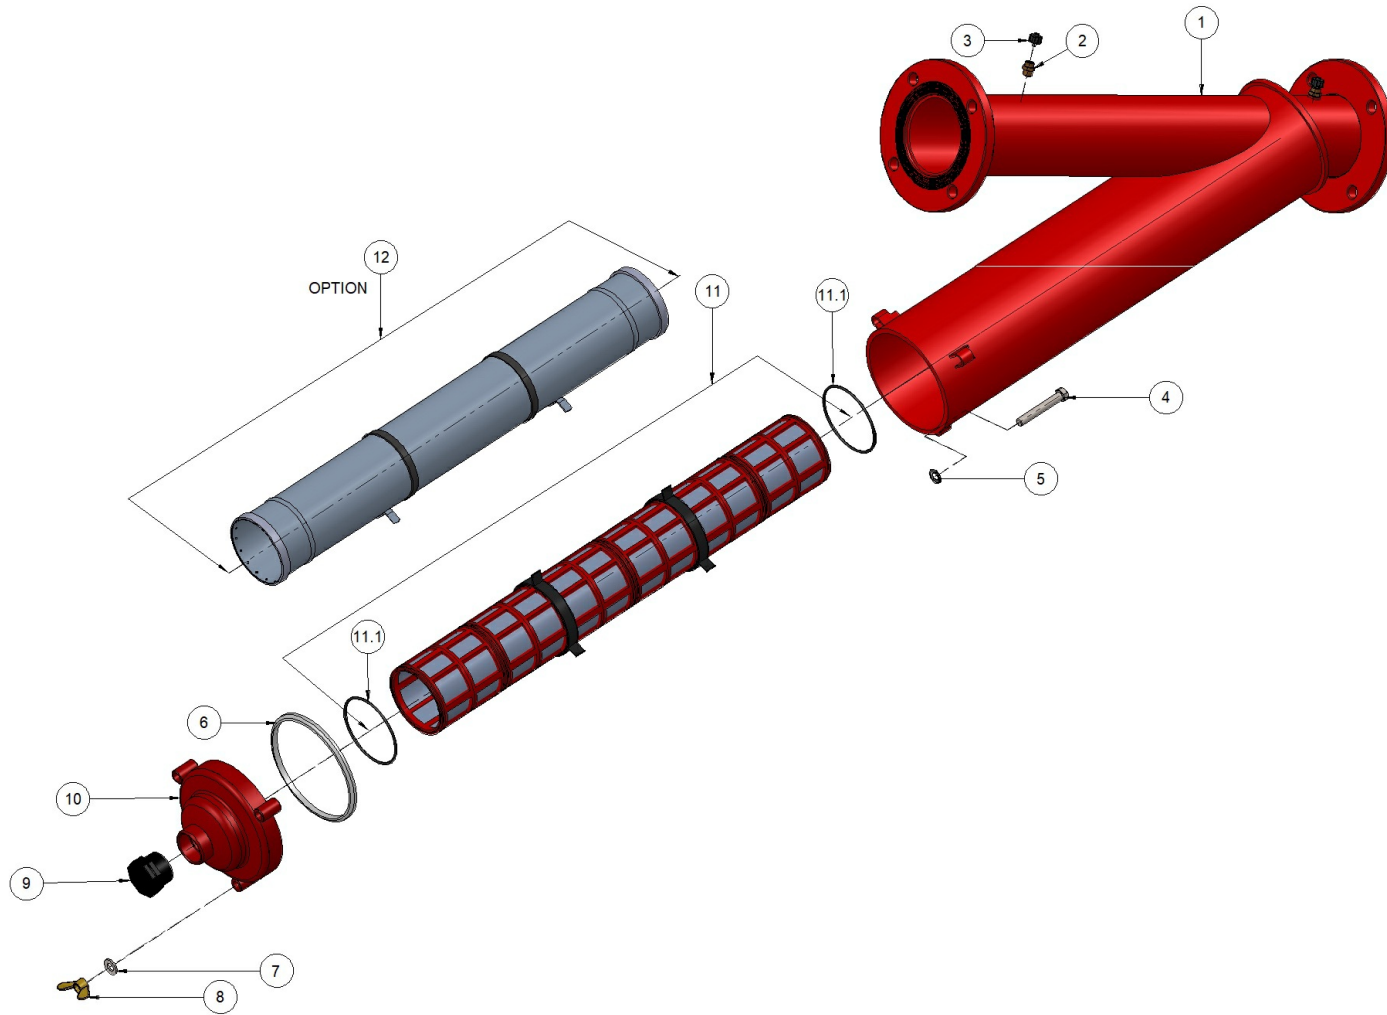

4" C Steel Filter

4" C Steel Filter

Pos.	Part No.	Description	Qty
1	710105-Steel 4"C	FILTER HOUSING 4"C IN-LINE - BY DEMAND	1
2	710103-000591	NIPPLE 1/4" BRASS BSPT PRESSURE CHECK	2
3	700190-001305	PRESSURE CHECK POINT ASSEMBLY	2
4	760101-000322	HEX BOLT PARTIAL THRD M12 80MM C/ST DIN931 ZINC NICKEL PLATED	3
5	710101-000632	2-4" METAL RING F/SCREW M12 PP BLACK	3
6	770104-000083	SHAPED SEAL NBR 70 SHORE SERVICE PORT SAF-4500	1
7	760103-000077	FLAT WASHER M12 DIN125 C/ST ZINC PLATED	3
8	760102-000113	WING NUT M12 C/ST ZINC NICKEL PLATED DIN314	3
9	780101-000948	PLUG 1 1/2" BSP M PP PLASSON	1
10	710105-000057	METAL LID 2" PKPK 3002 ST.37-2 POLYESTER	1
11	700101-000470	MOLDED WEAWEWIRE SCREEN S/ST316L 2400SQ.CM 50MIC 4" METAL NBR SEALS	1
11	700101-000471	MOLDED WEAWEWIRE SCREEN S/ST316L 2400SQ.CM 80MIC 4" METAL NBR SEALS	1
11	700101-000472	MOLDED WEAWEWIRE SCREEN S/ST316L 2400SQ.CM 100MIC 4" METAL NBR SEALS	1
11	700101-000473	MOLDED WEAWEWIRE SCREEN S/ST316L 2400SQ.CM 130MIC 4" METAL NBR SEALS	1
11	700101-000474	MOLDED WEAWEWIRE SCREEN S/ST316L 2400SQ.CM 200MIC 4" METAL NBR SEALS	1
11	700101-000475	MOLDED WEAWEWIRE SCREEN S/ST316L 2400SQ.CM 300MIC 4" METAL NBR SEALS	1
11	700101-000476	MOLDED WEAWEWIRE SCREEN S/ST316L 2400SQ.CM 500MIC 4" METAL NBR SEALS	1
11.1	770102-000130	PARKER O-RING 2-242 NBR 70 SHORE NO FLASH	2
12	700101-000463	PERFORATED SCREEN S/ST316L 2400SQ.CM 500MIC 4" METAL	1
12	700101-000464	PERFORATED SCREEN S/ST316L 2400SQ.CM 800MIC 4" METAL	1

---

---

4" C Steel Filter

Pos.	Part No.	Description	Qty
12	700101-000465	PERFORATED SCREEN S/ST316L 2400SQ.CM 1500MIC 4" METAL	1
12	700101-000466	PERFORATED SCREEN S/ST316L 2400SQ.CM 2500MIC 4" METAL	1
12	700101-000467	PERFORATED SCREEN S/ST316L 2400SQ.CM 3500MIC 4" METAL	1