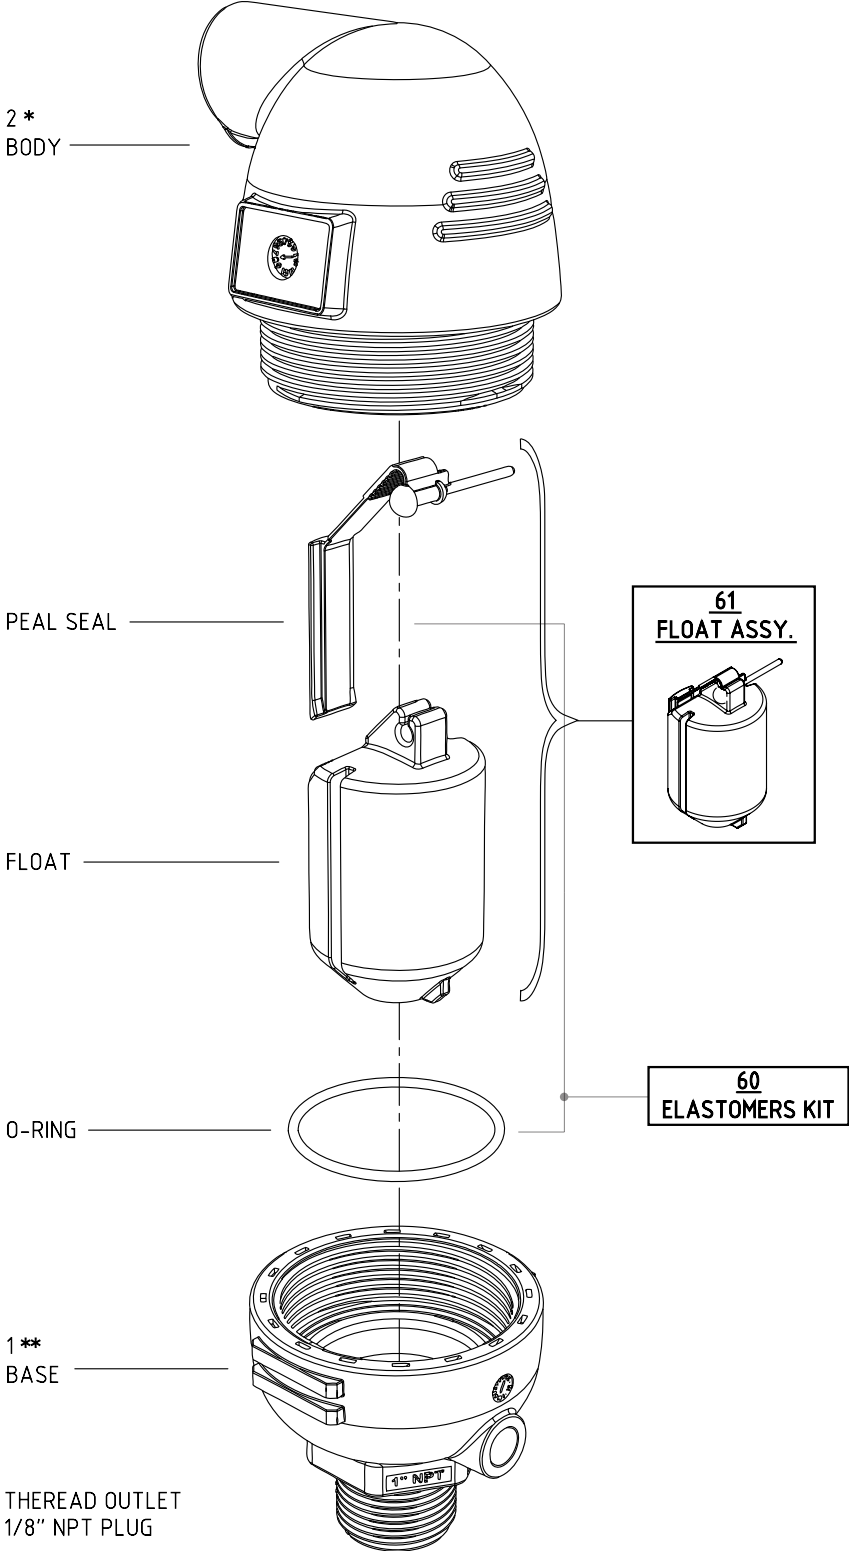

A30 Automatic Air Release Valve

Sizes: 3/4-1"; DN20-25

* -2a BODY WITH THEREAD OUTLET
** -1a BASE WITH 1/8" NPT PLUG