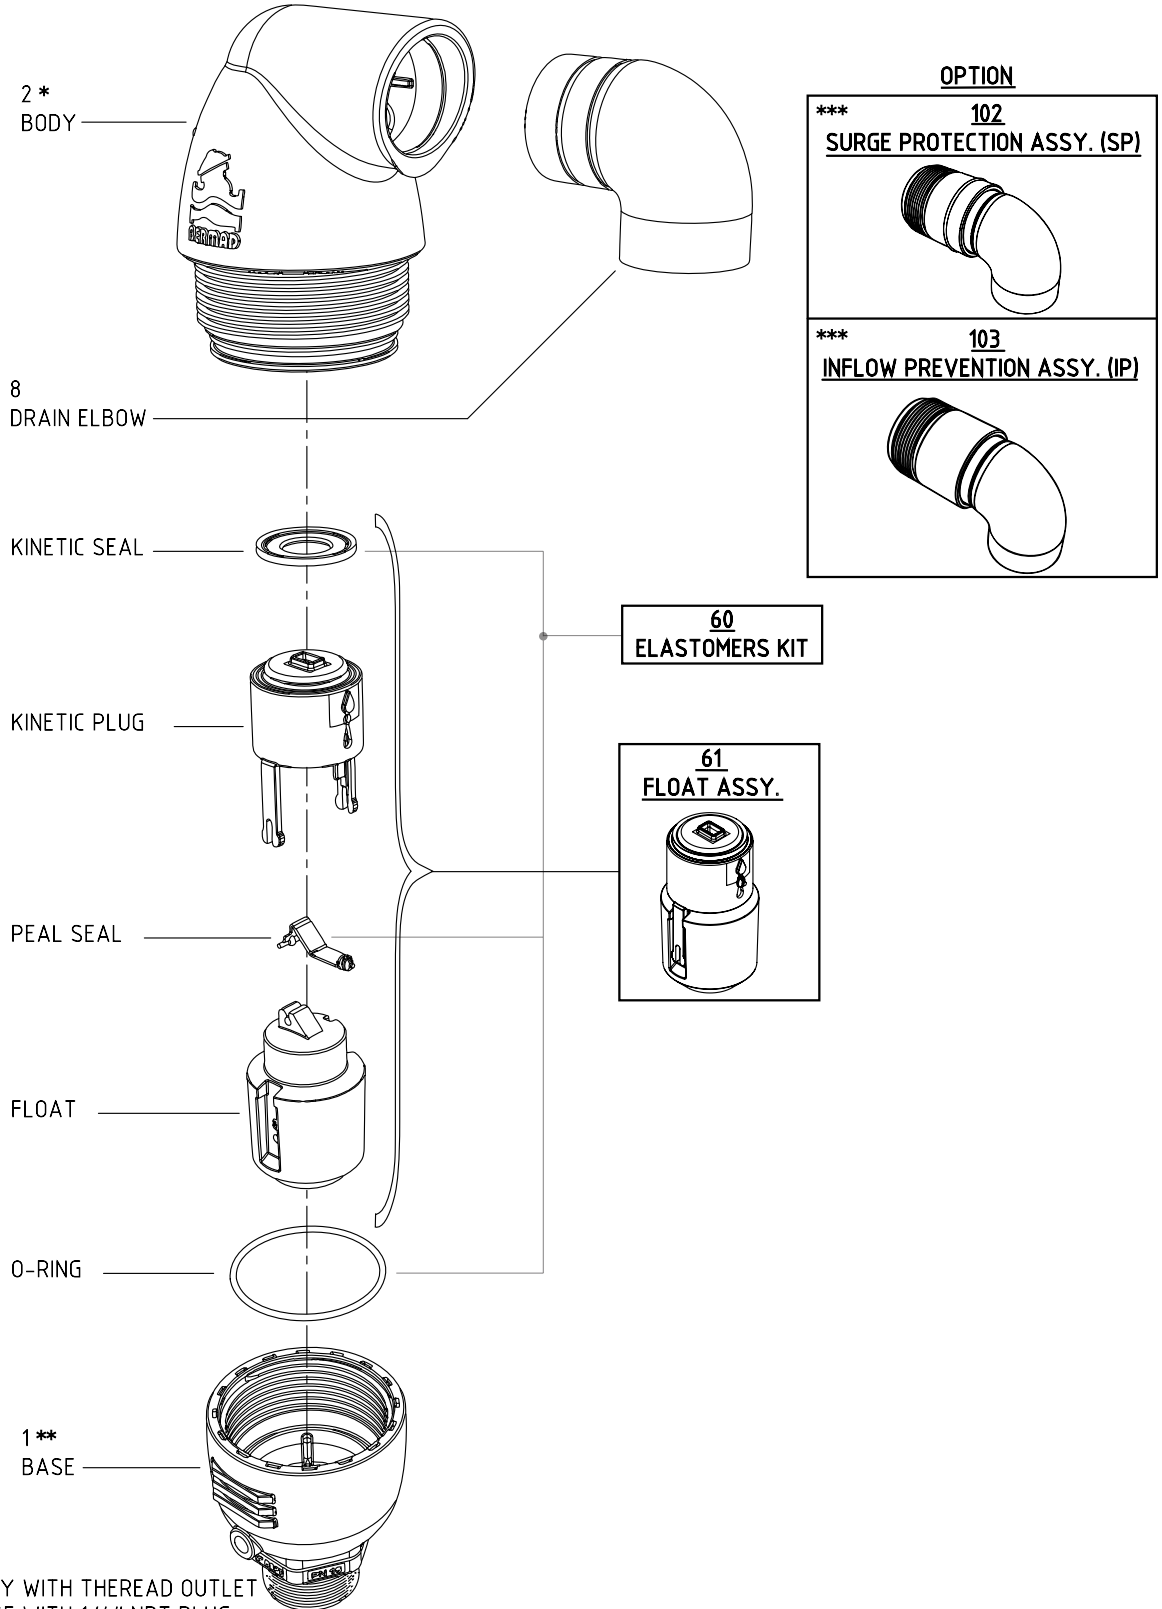

BERMAD Spare Parts

AV Series

C30 Combination Air Valve

Sizes: 2"; DN50

* -2a BODY WITH THEREAD OUTLET
 ** -1a BASE WITH 1/4" NPT PLUG
 *** -ASSEMBLED WITH THREADED OUTLET BODY (2a)